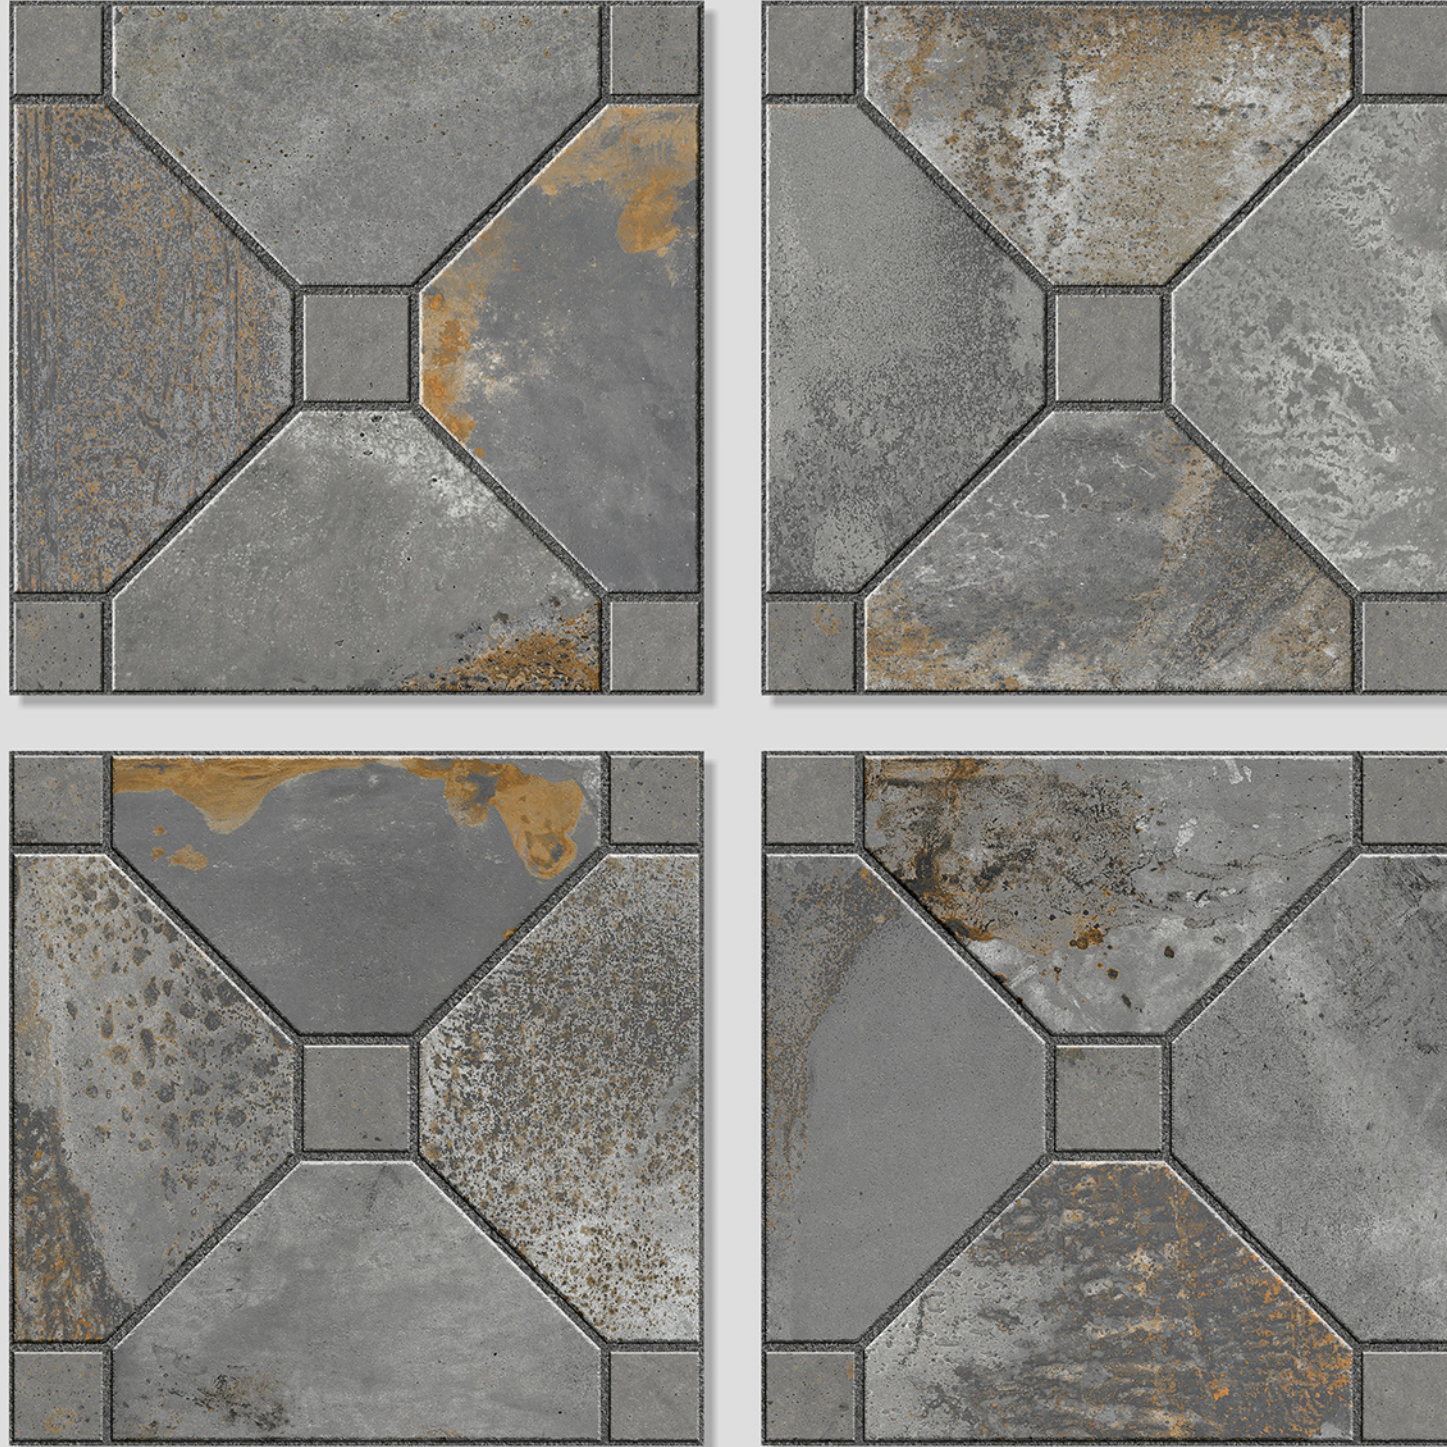

WITH
RANDOMS

PUNCH
DESIGNS

MATT
FINISH

ANTI SLIP
MATERIAL

Size
500x
500mm

Series
MOZATO

MOZATO 10

WITH
RANDOMS