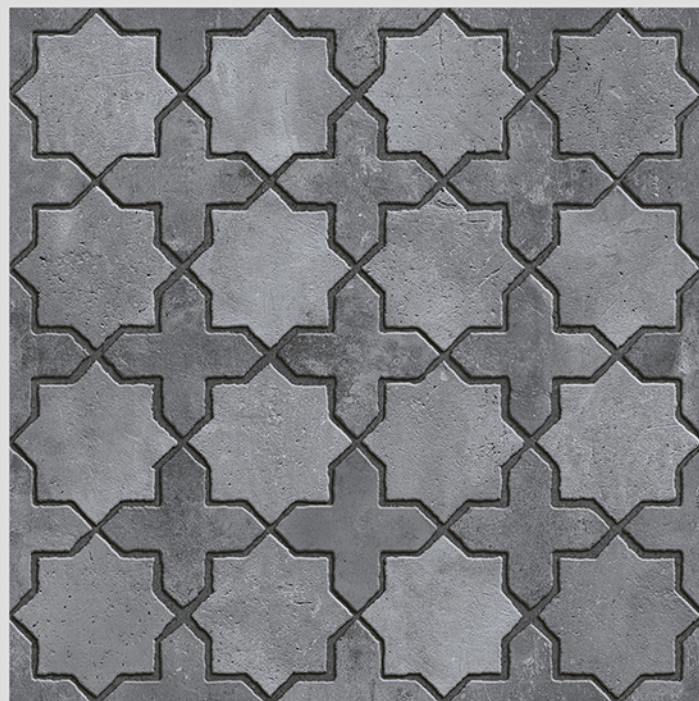

Size
500x
500mm

Series
CIBOLA

CIBOLA 03

WITH
RANDOMS

PUNCH
DESIGNS

MATT
FINISH

ANTI SLIP
MATERIAL