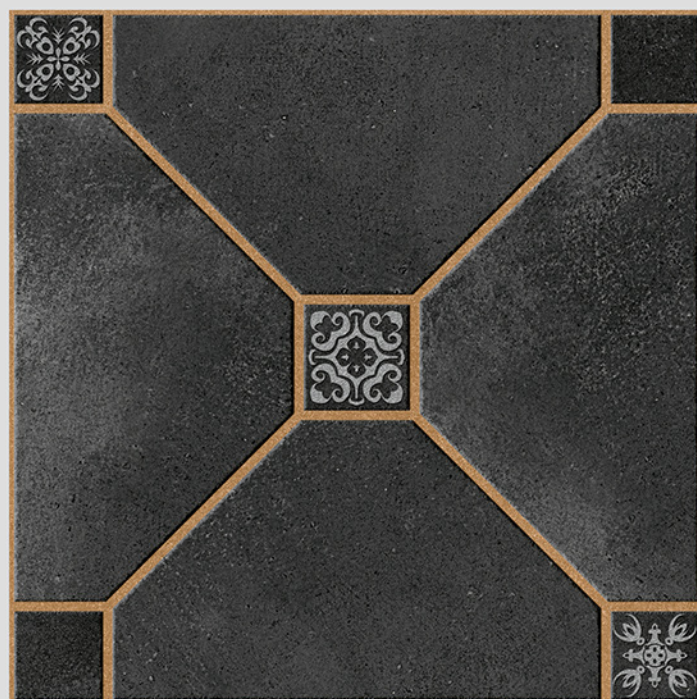

Size
500x
500mm

Series
MOZATO

WITH
RANDOMS

PUNCH
DESIGNS

MATT
FINISH

ANTI SLIP
MATERIAL