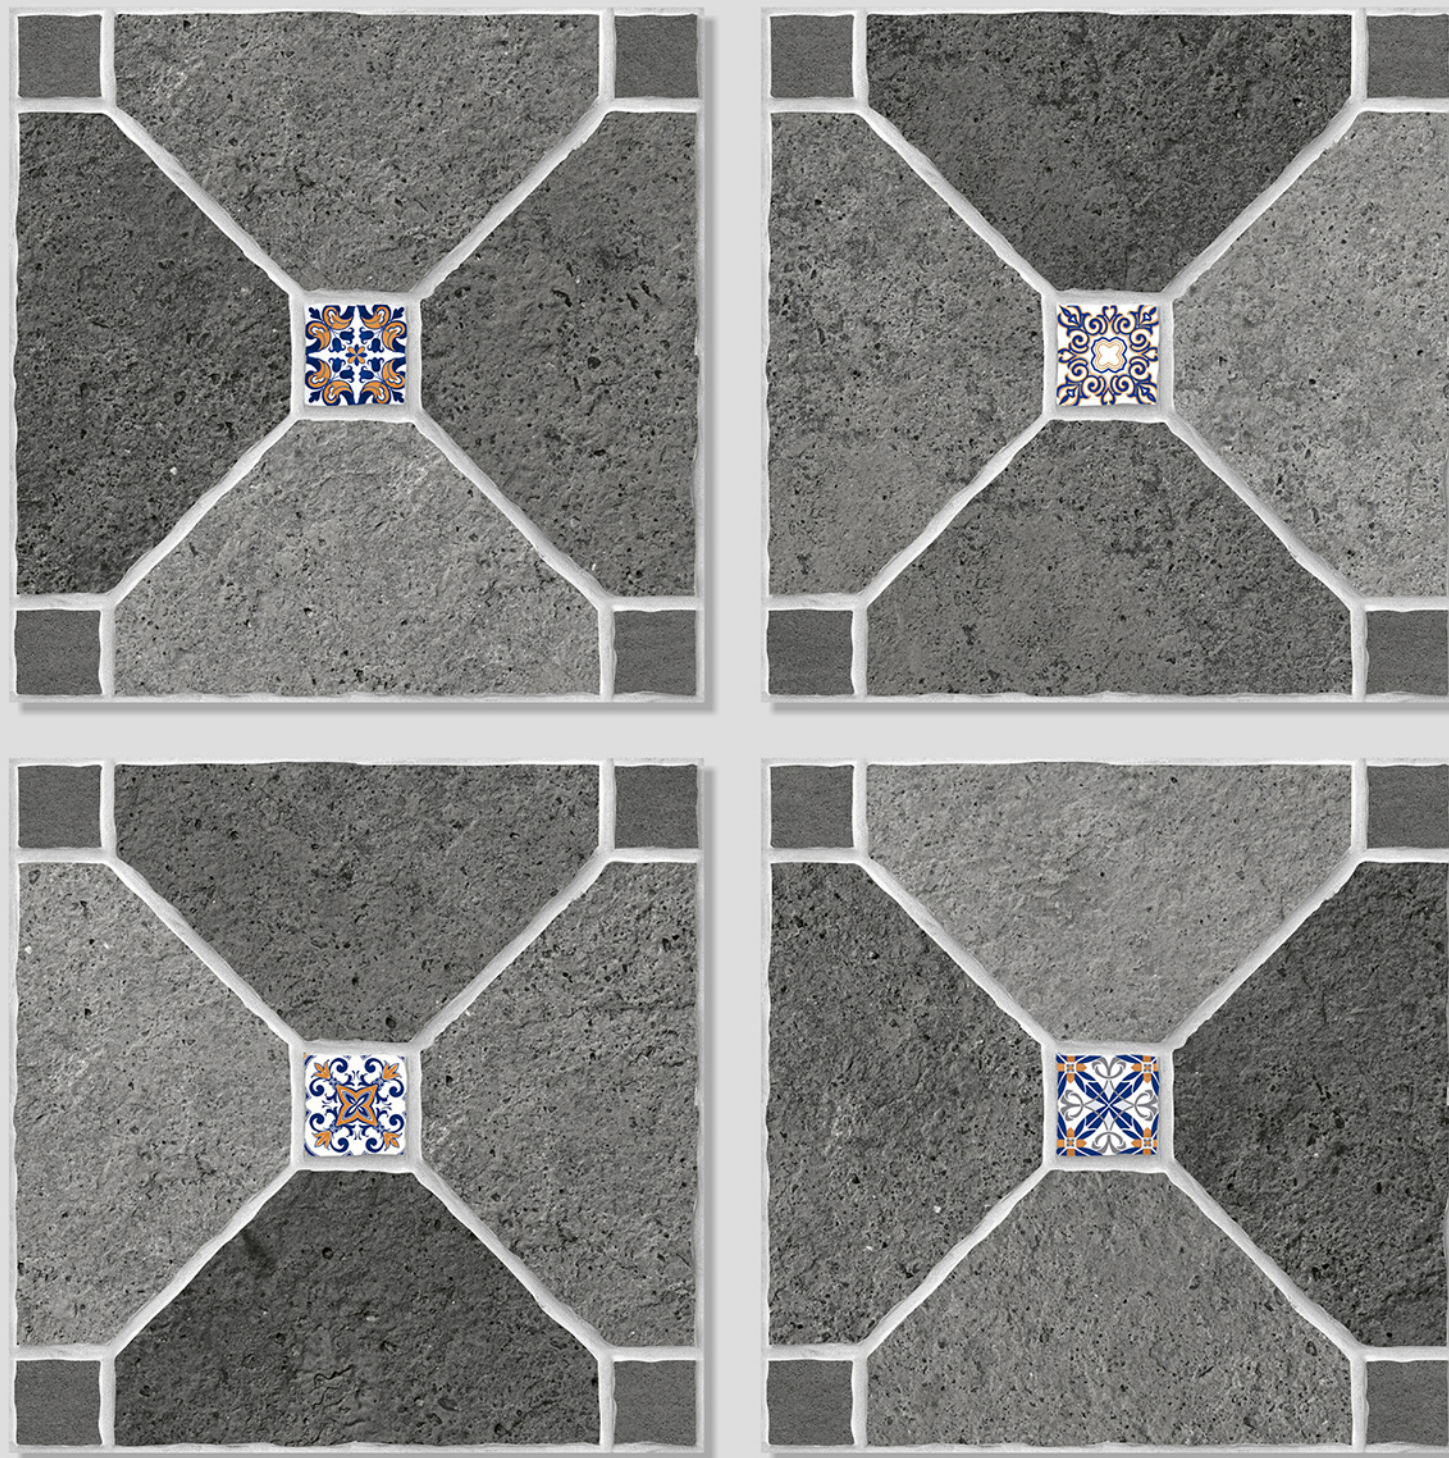

MOZATO 11

Size
500x
500mm

Series
MOZATO

WITH
RANDOMS

PUNCH
DESIGNS

MATT
FINISH

ANTI SLIP
MATERIAL