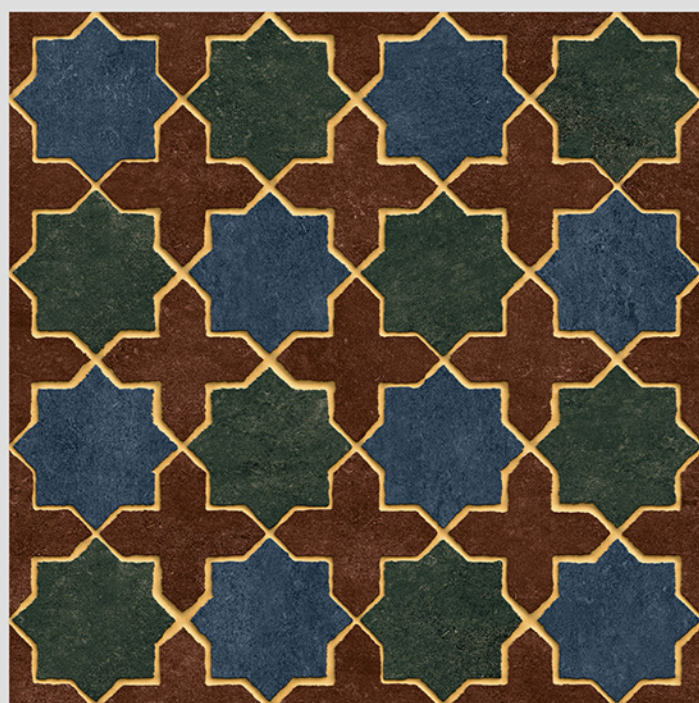

CIBOLA 09

WITH
RANDOMS

PUNCH
DESIGNS

MATT
FINISH

ANTI SLIP
MATERIAL

Size
500x
500mm

Series
CIBOLA

CIBOLA 10