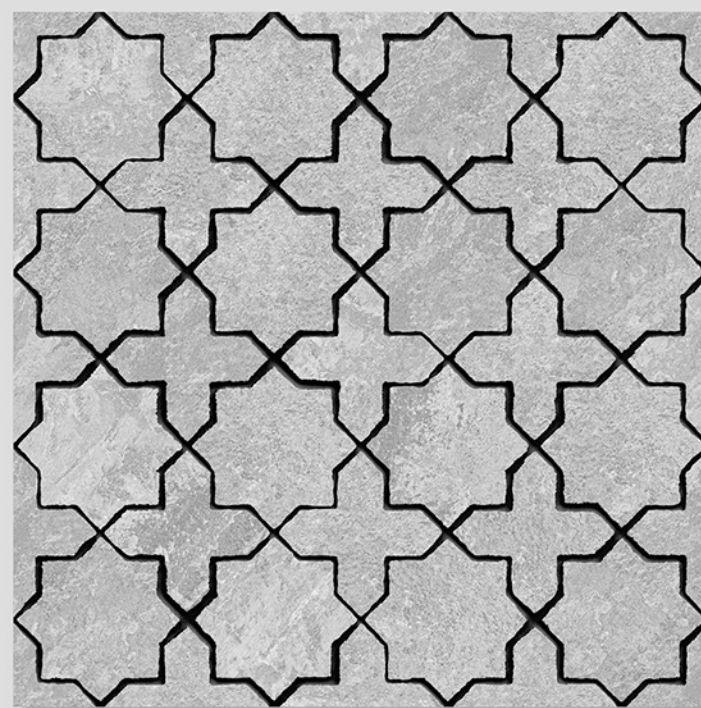

Size
500x
500mm

Series
CIBOLA

CIBOLA 06

12 MM
THICKNESS

WITH
RANDOMS

PUNCH
DESIGNS

MATT
FINISH

ANTI SLIP
MATERIAL