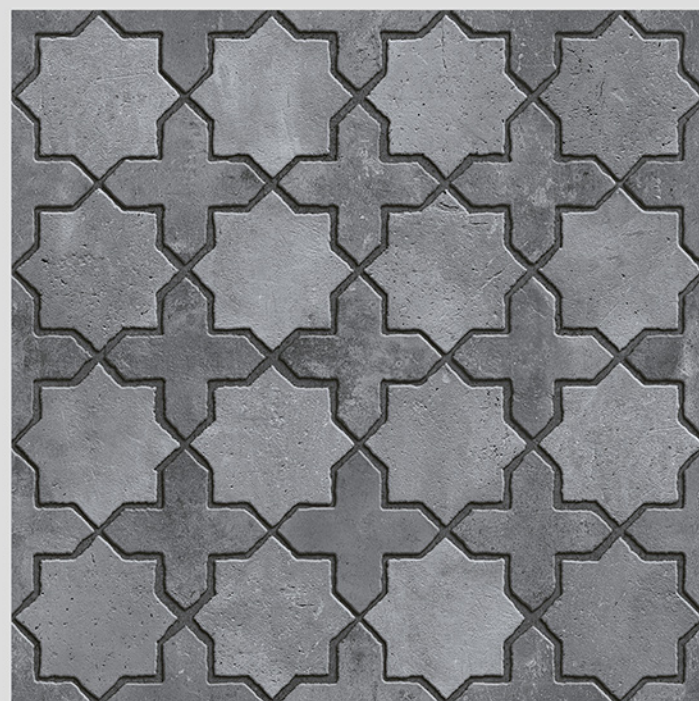

Size
500x
500mm

Series
CIBOLA

CIBOLA 03

WITH
RANDOMS

PUNCH
DESIGNS

MATT
FINISH

ANTI SLIP
MATERIAL