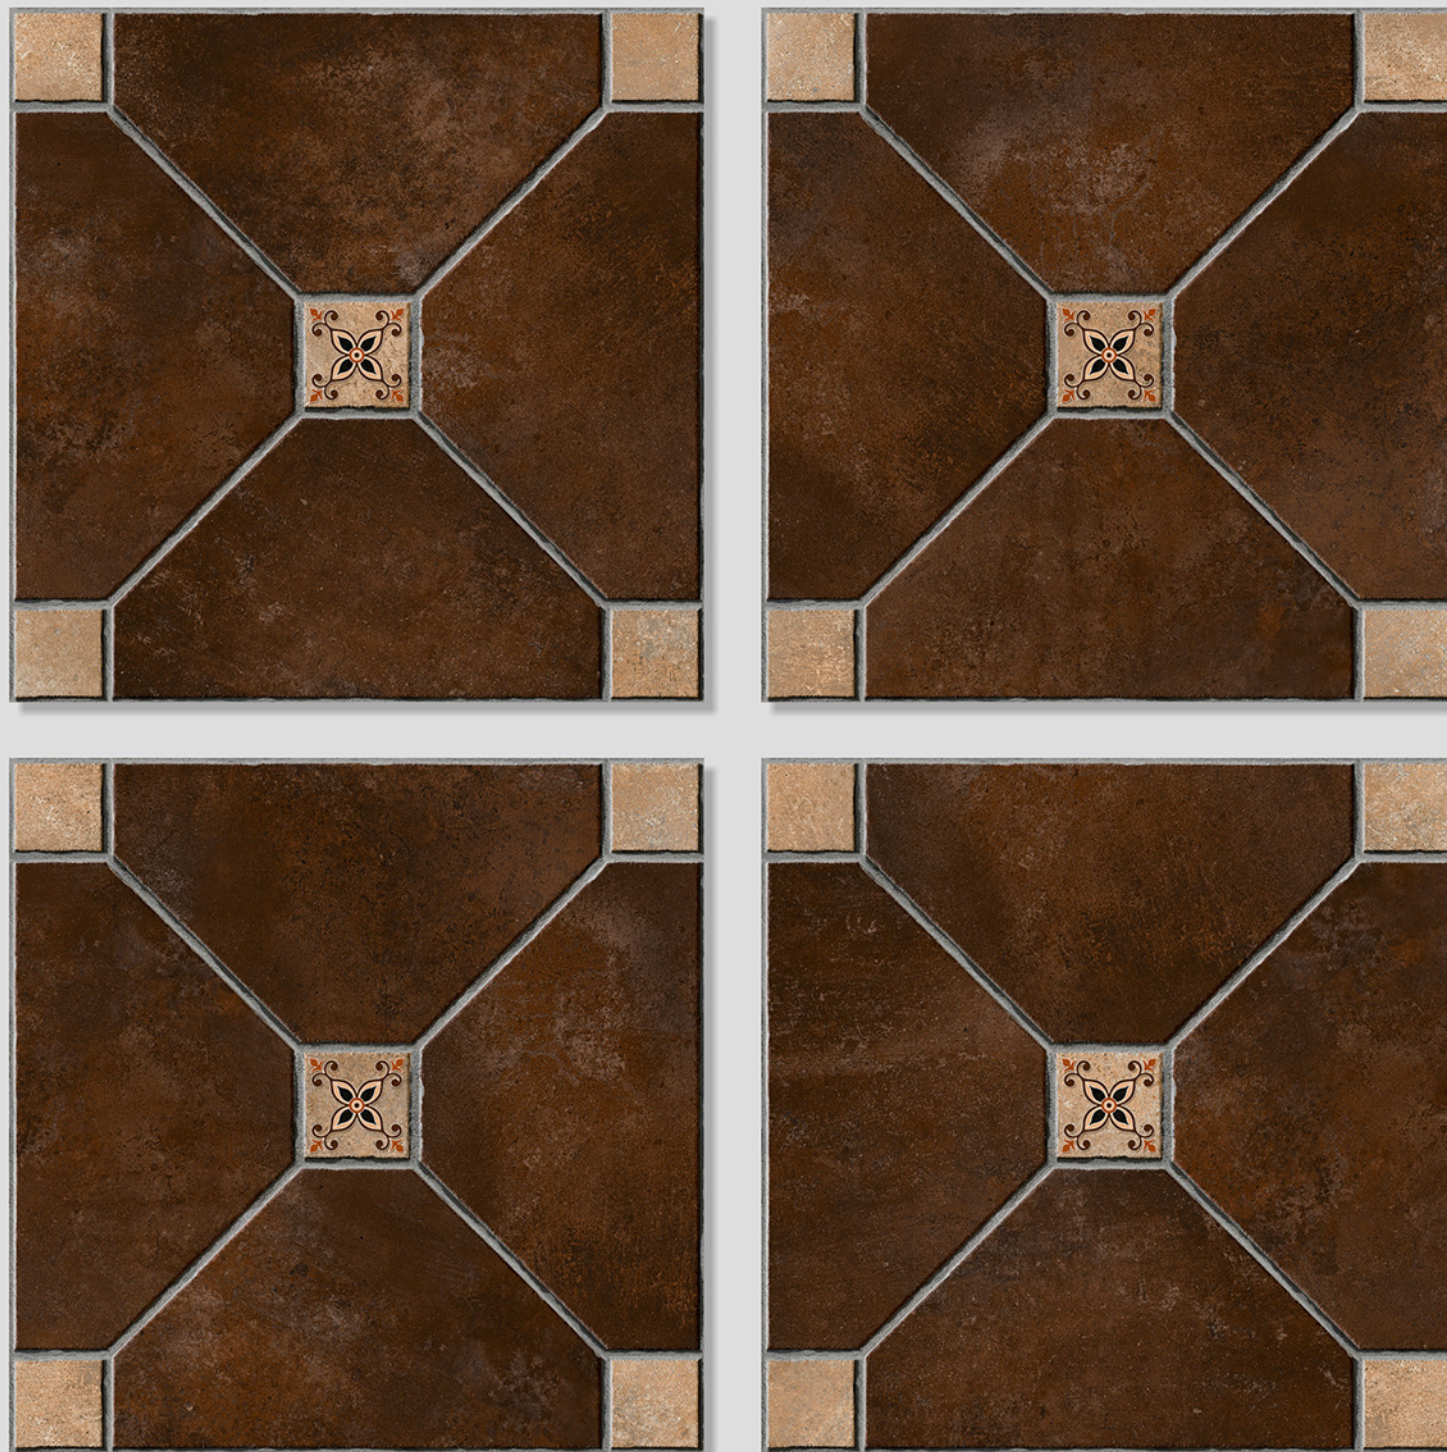

MOZATO 06

12 MM
THICKNESS

WITH
RANDOMS

PUNCH
DESIGNS

MATT
FINISH

ANTI SLIP
MATERIAL

Size
500x
500mm

Series
MOZATO