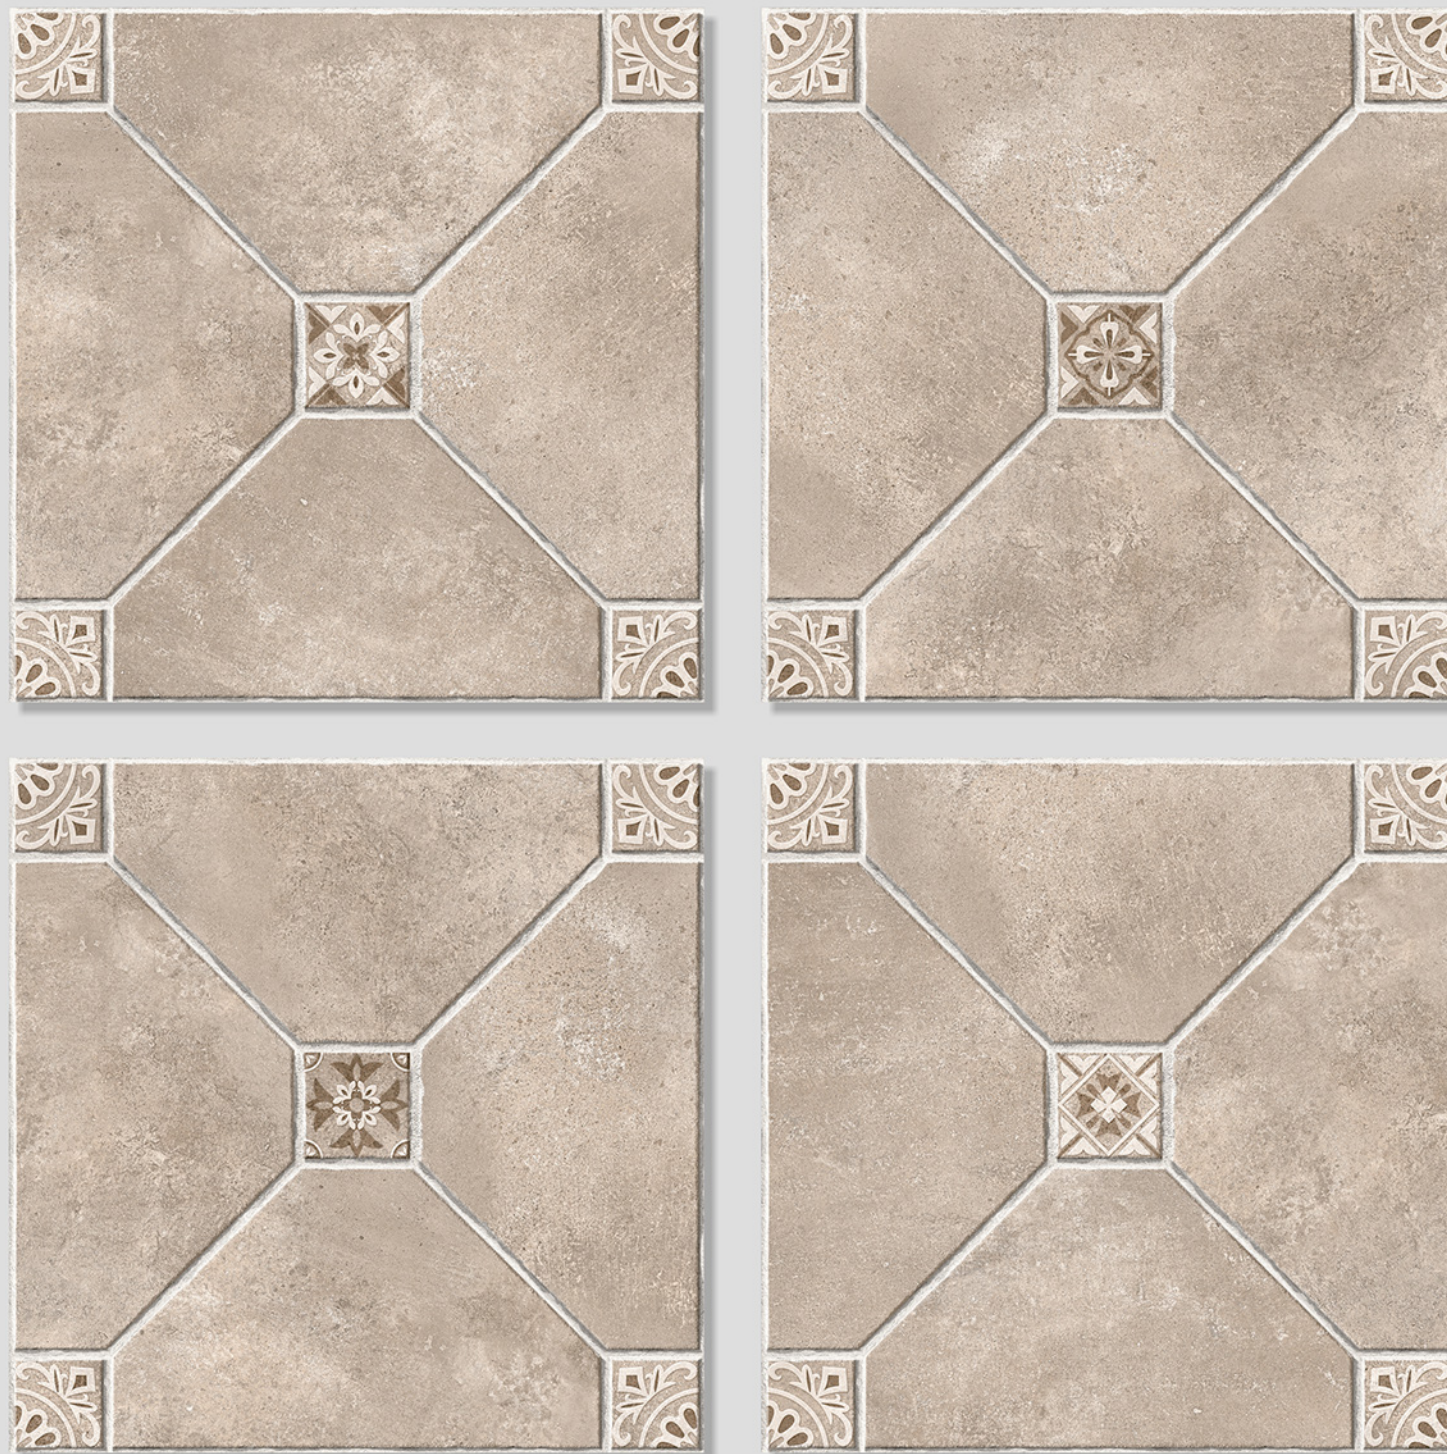

Series
MOZATO

MOZATO 05

WITH
RANDOMS

PUNCH
DESIGNS

MATT
FINISH

ANTI SLIP
MATERIAL

Size
500x
500mm

Series
MOZATO