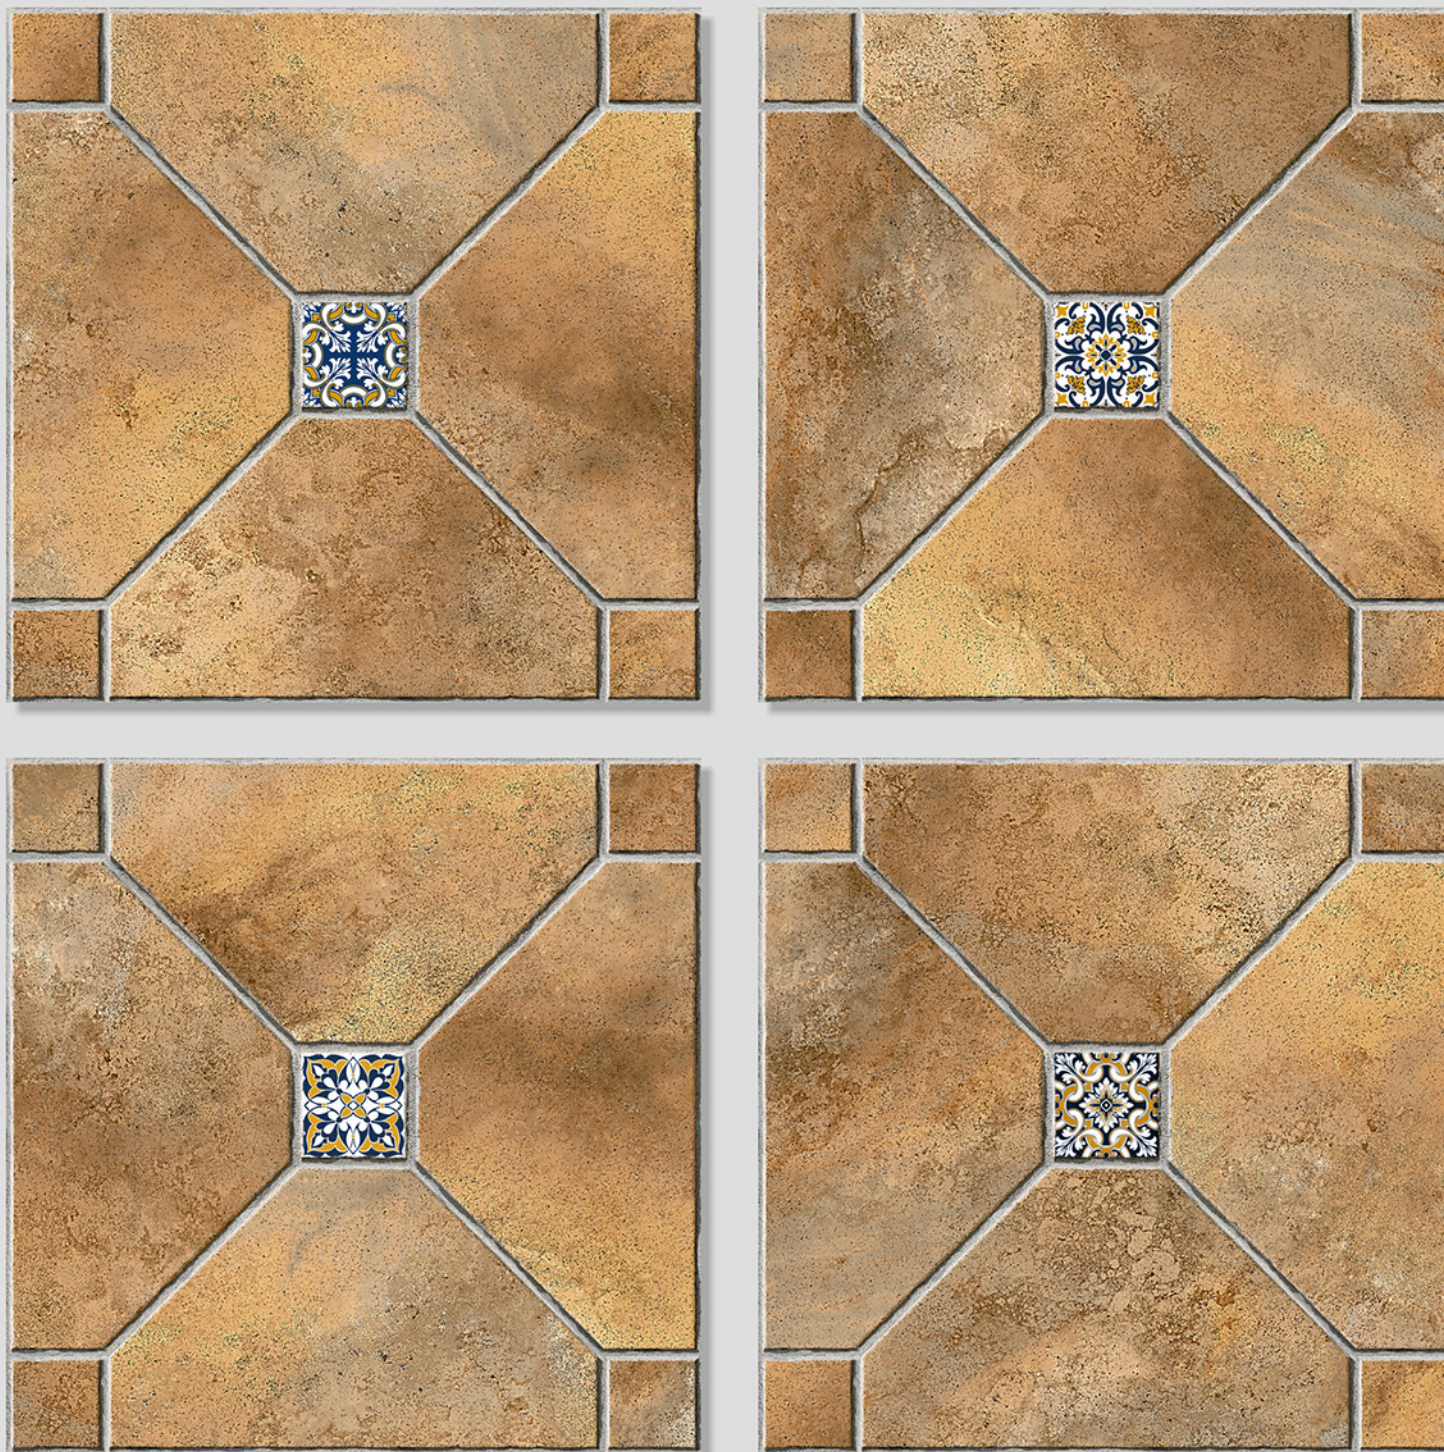

MOZATO 01

Size
500x
500mm

Series
MOZATO

WITH
RANDOMS

PUNCH
DESIGNS

MATT
FINISH

ANTI SLIP
MATERIAL