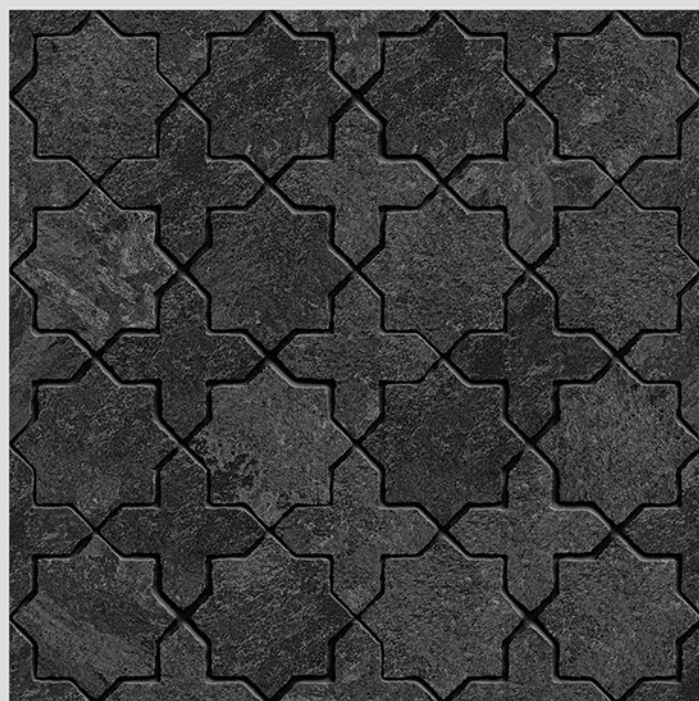

Size
500x
500mm

Series
CIBOLA

CIBOLA 07

WITH
RANDOMS

PUNCH
DESIGNS

MATT
FINISH

ANTI SLIP
MATERIAL