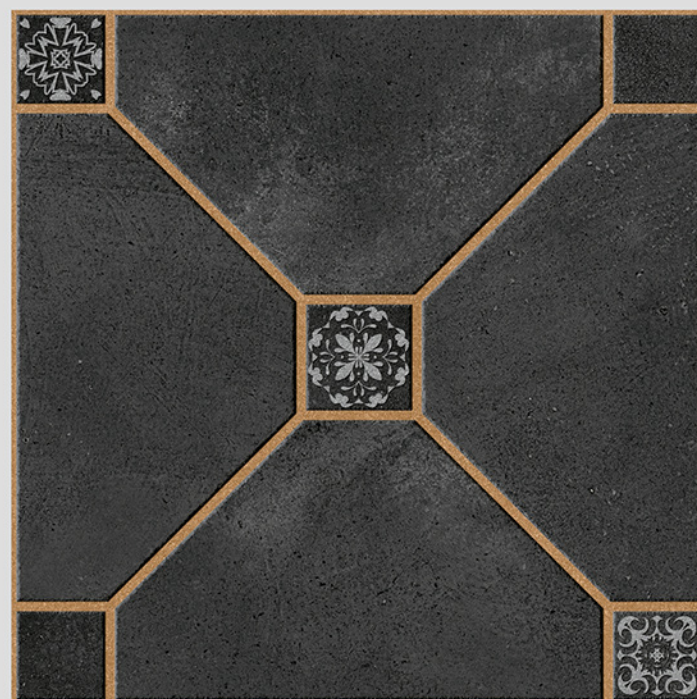

Size
500x
500mm

Series
MOZATO

WITH
RANDOMS

PUNCH
DESIGNS

MATT
FINISH

ANTI SLIP
MATERIAL