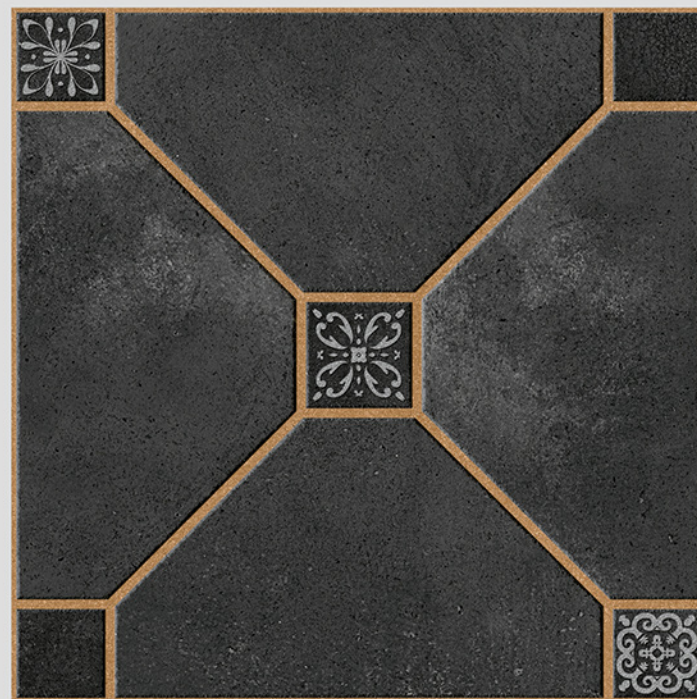

Size
500x
500mm

Series
MOZATO

WITH
RANDOMS

PUNCH
DESIGNS

MATT
FINISH

ANTI SLIP
MATERIAL