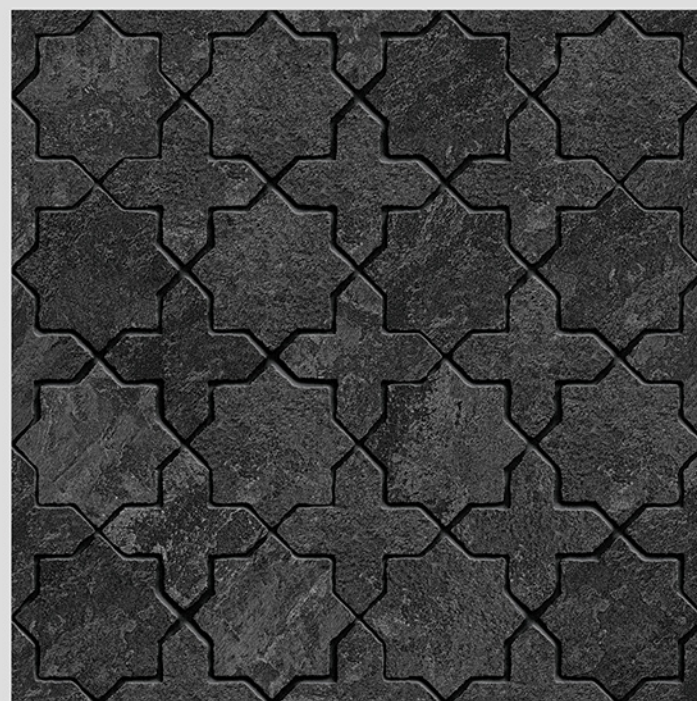

Size
500x
500mm

Series
CIBOLA

CIBOLA 07

WITH
RANDOMS

PUNCH
DESIGNS

MATT
FINISH

ANTI SLIP
MATERIAL