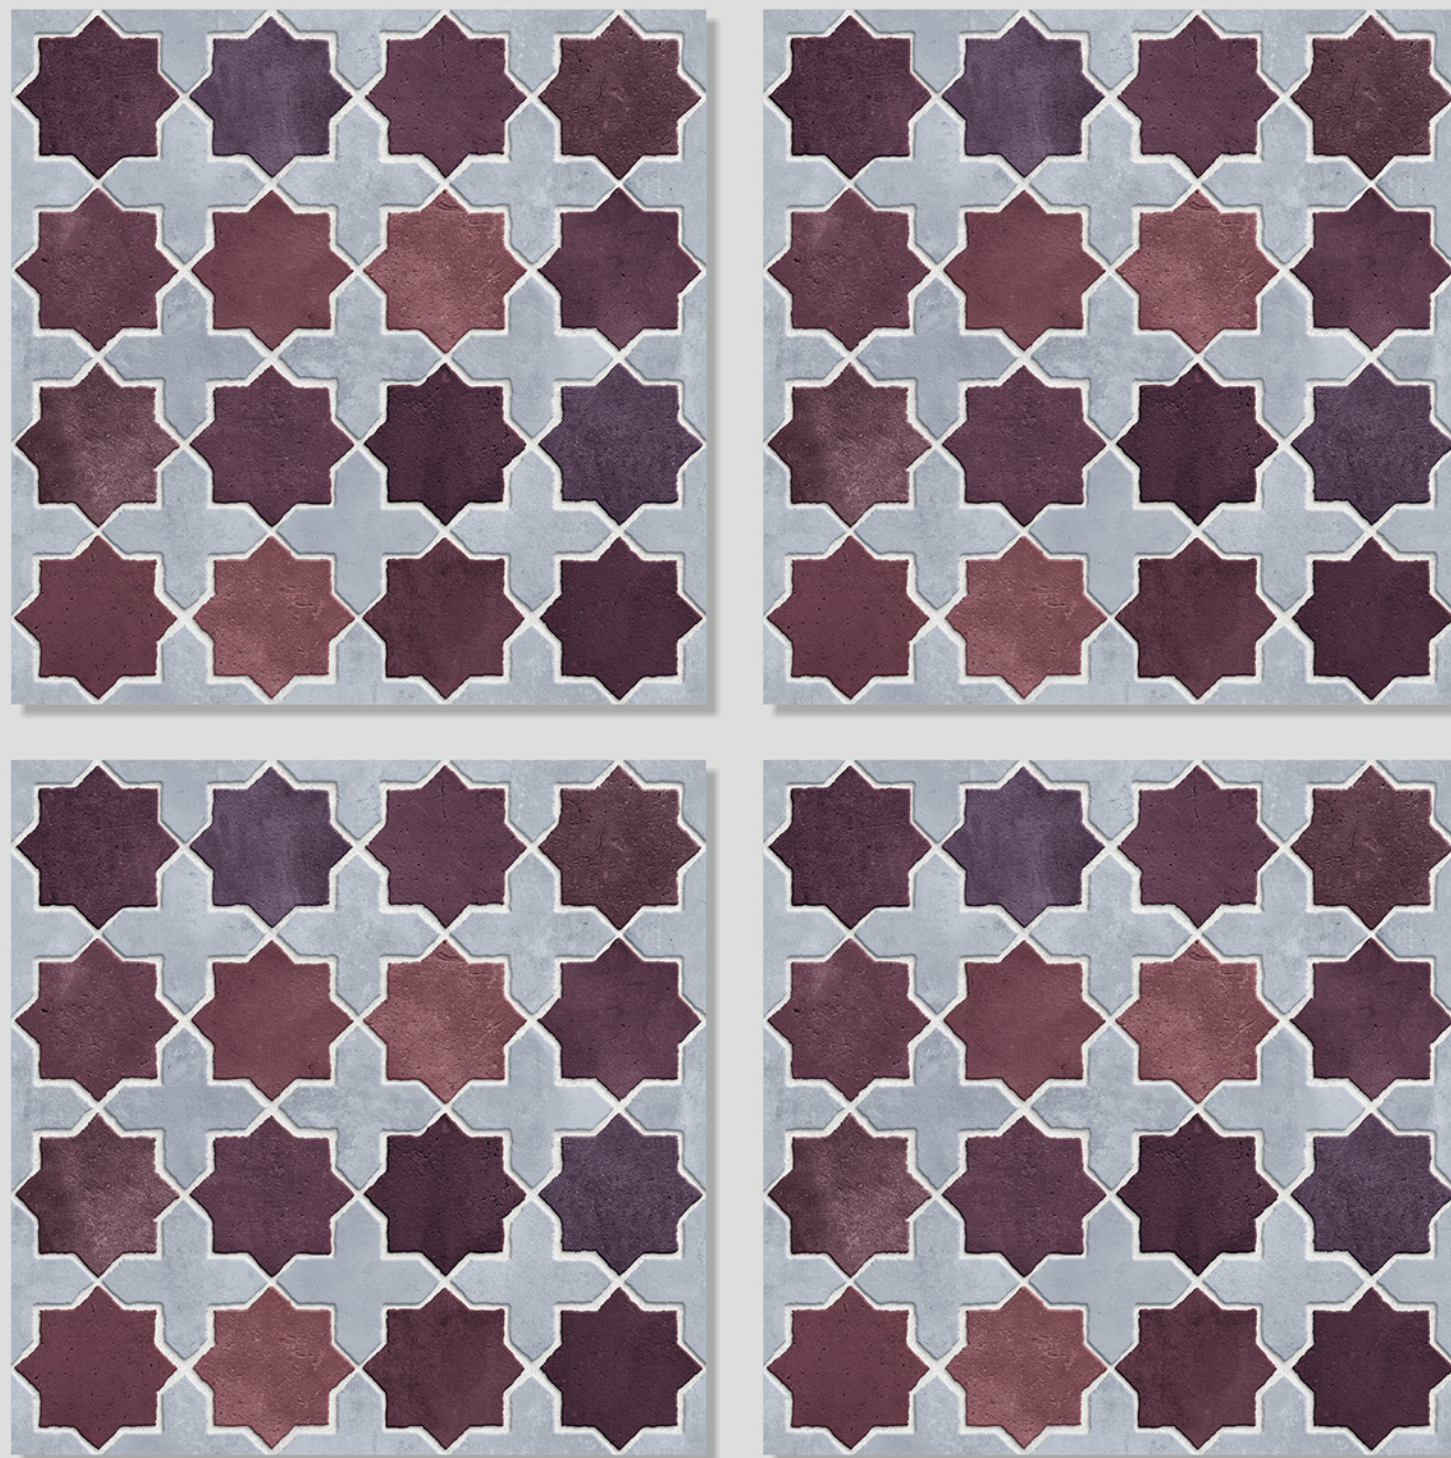

Size
500x
500mm

Series
CIBOLA

CIBOLA 08

WITH
RANDOMS

PUNCH
DESIGNS

MATT
FINISH

ANTI SLIP
MATERIAL