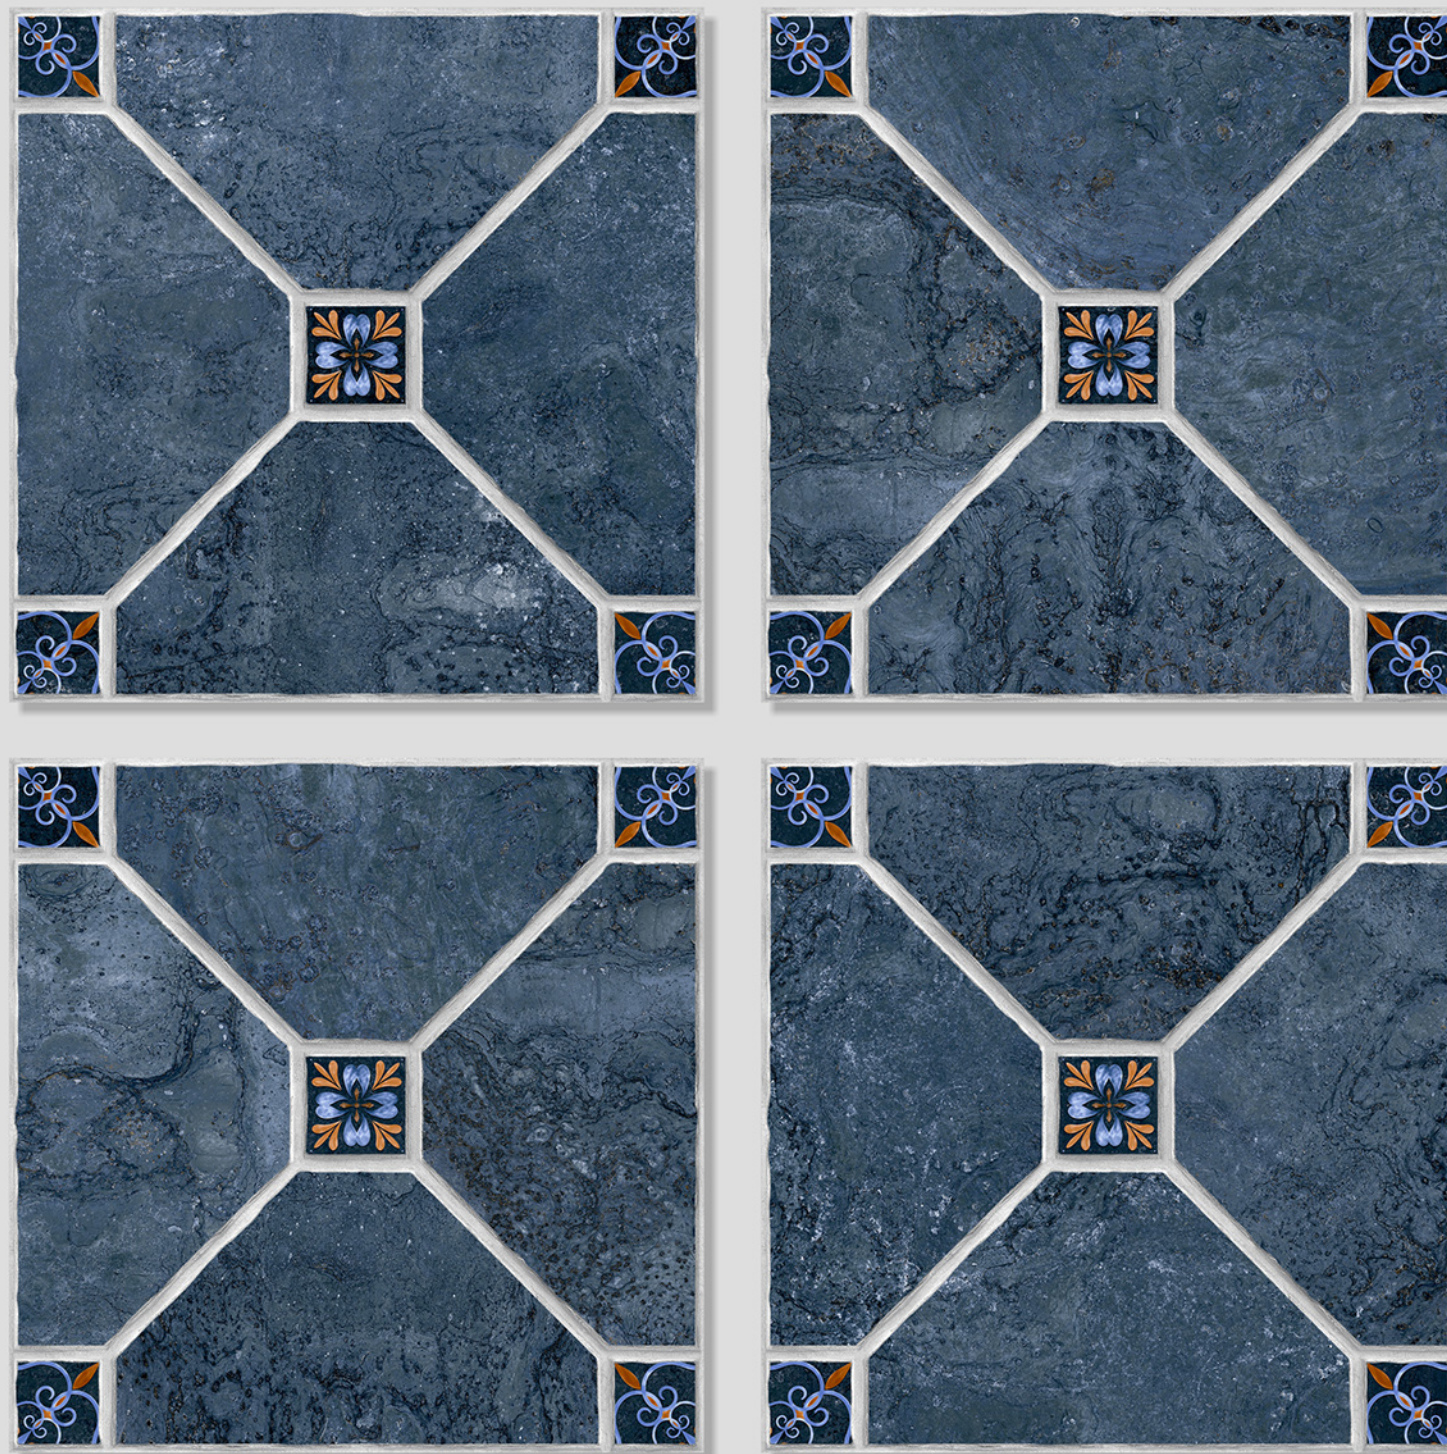

MOZATO 14

Size
500x
500mm

Series
MOZATO

WITH
RANDOMS

PUNCH
DESIGNS

MATT
FINISH

ANTI SLIP
MATERIAL