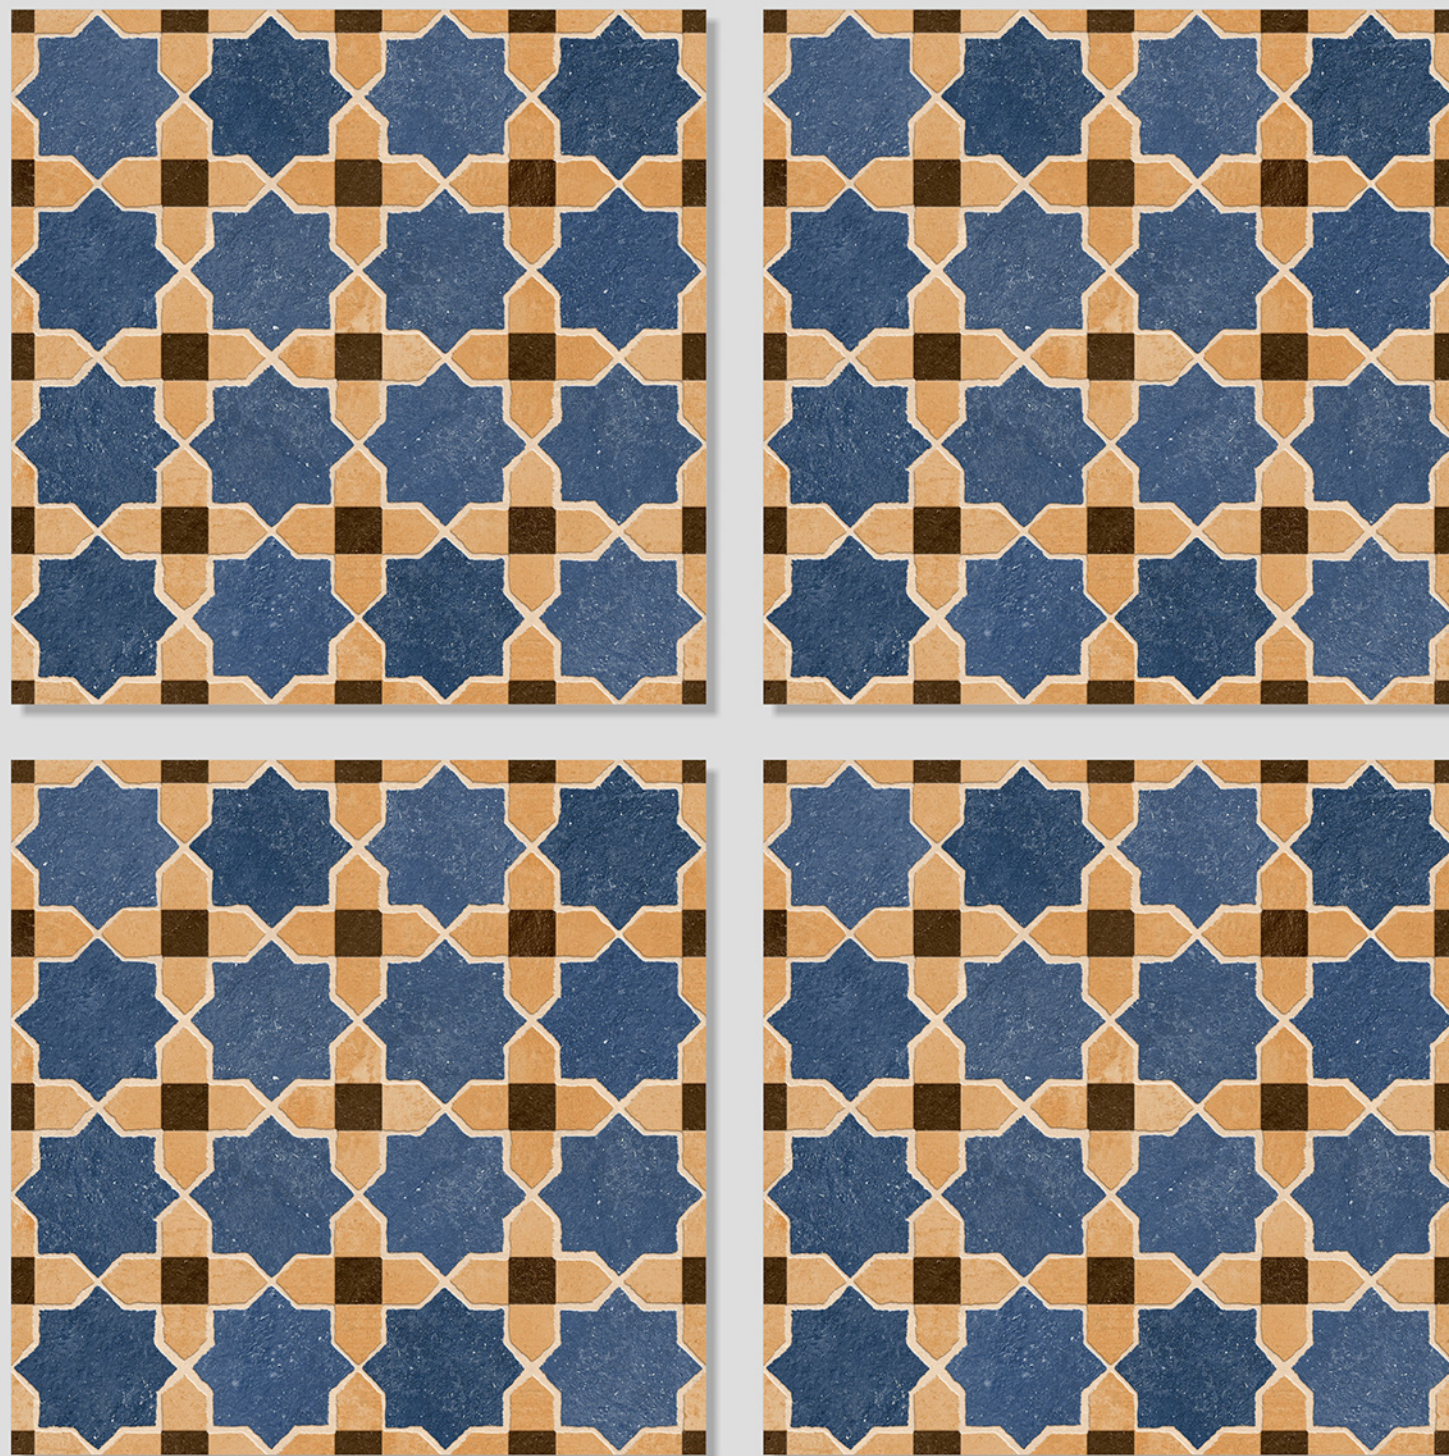

ANTI SLIP
MATERIAL

Size
500x
500mm

Series
CIBOLA

CIBOLA 05

WITH
RANDOMS

PUNCH
DESIGNS

MATT
FINISH

ANTI SLIP
MATERIAL