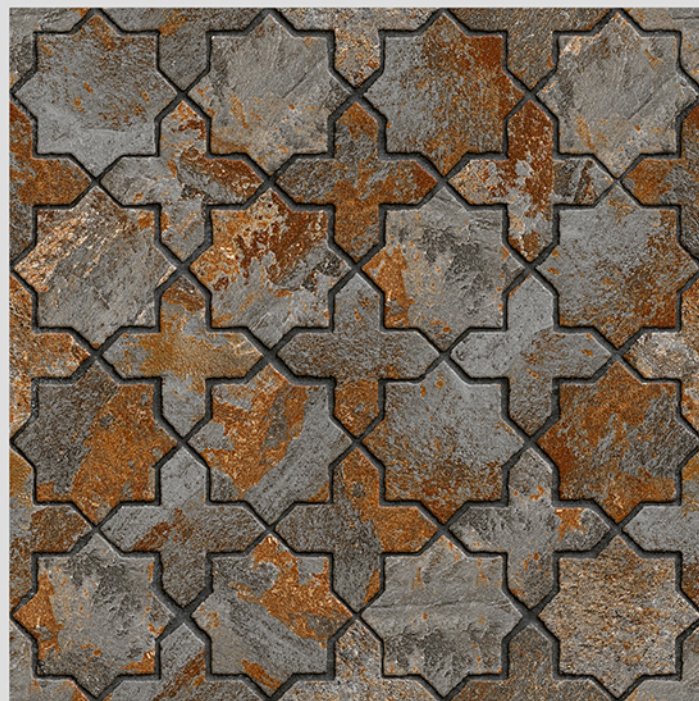

Size
500x
500mm

Series
CIBOLA

CIBOLA 13

WITH
RANDOMS

PUNCH
DESIGNS

MATT
FINISH

ANTI SLIP
MATERIAL