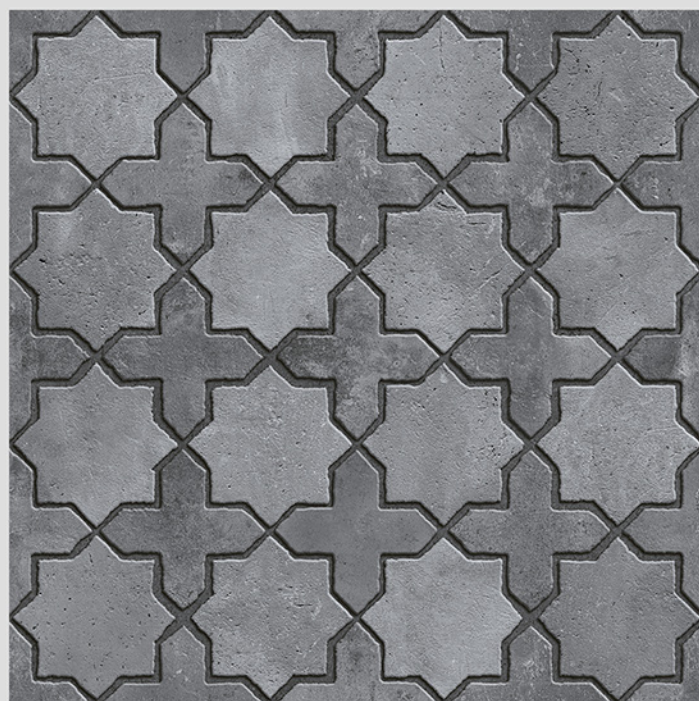

Size
500x
500mm

Series
CIBOLA

CIBOLA 03

WITH
RANDOMS

PUNCH
DESIGNS

MATT
FINISH

ANTI SLIP
MATERIAL