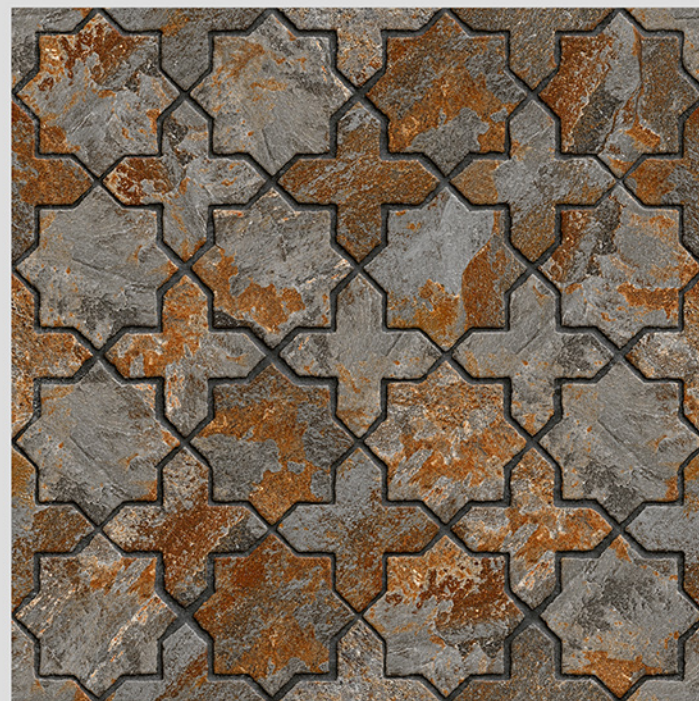

PUNCH
DESIGNS

MATT
FINISH

ANTI SLIP
MATERIAL

Size
500x
500mm

Series
CIBOLA

CIBOLA 13

WITH
RANDOMS

PUNCH
DESIGNS