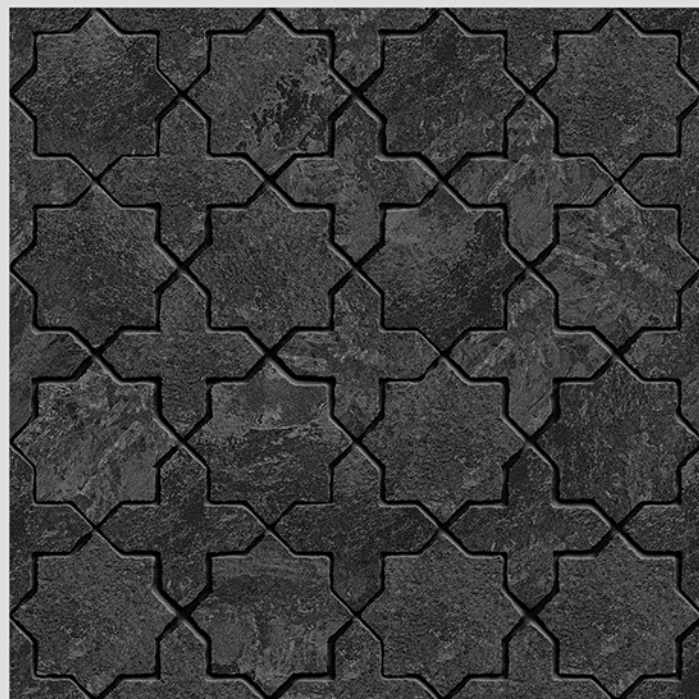

Size
500x
500mm

Series
CIBOLA

CIBOLA 07

WITH
RANDOMS

PUNCH
DESIGNS

MATT
FINISH

ANTI SLIP
MATERIAL