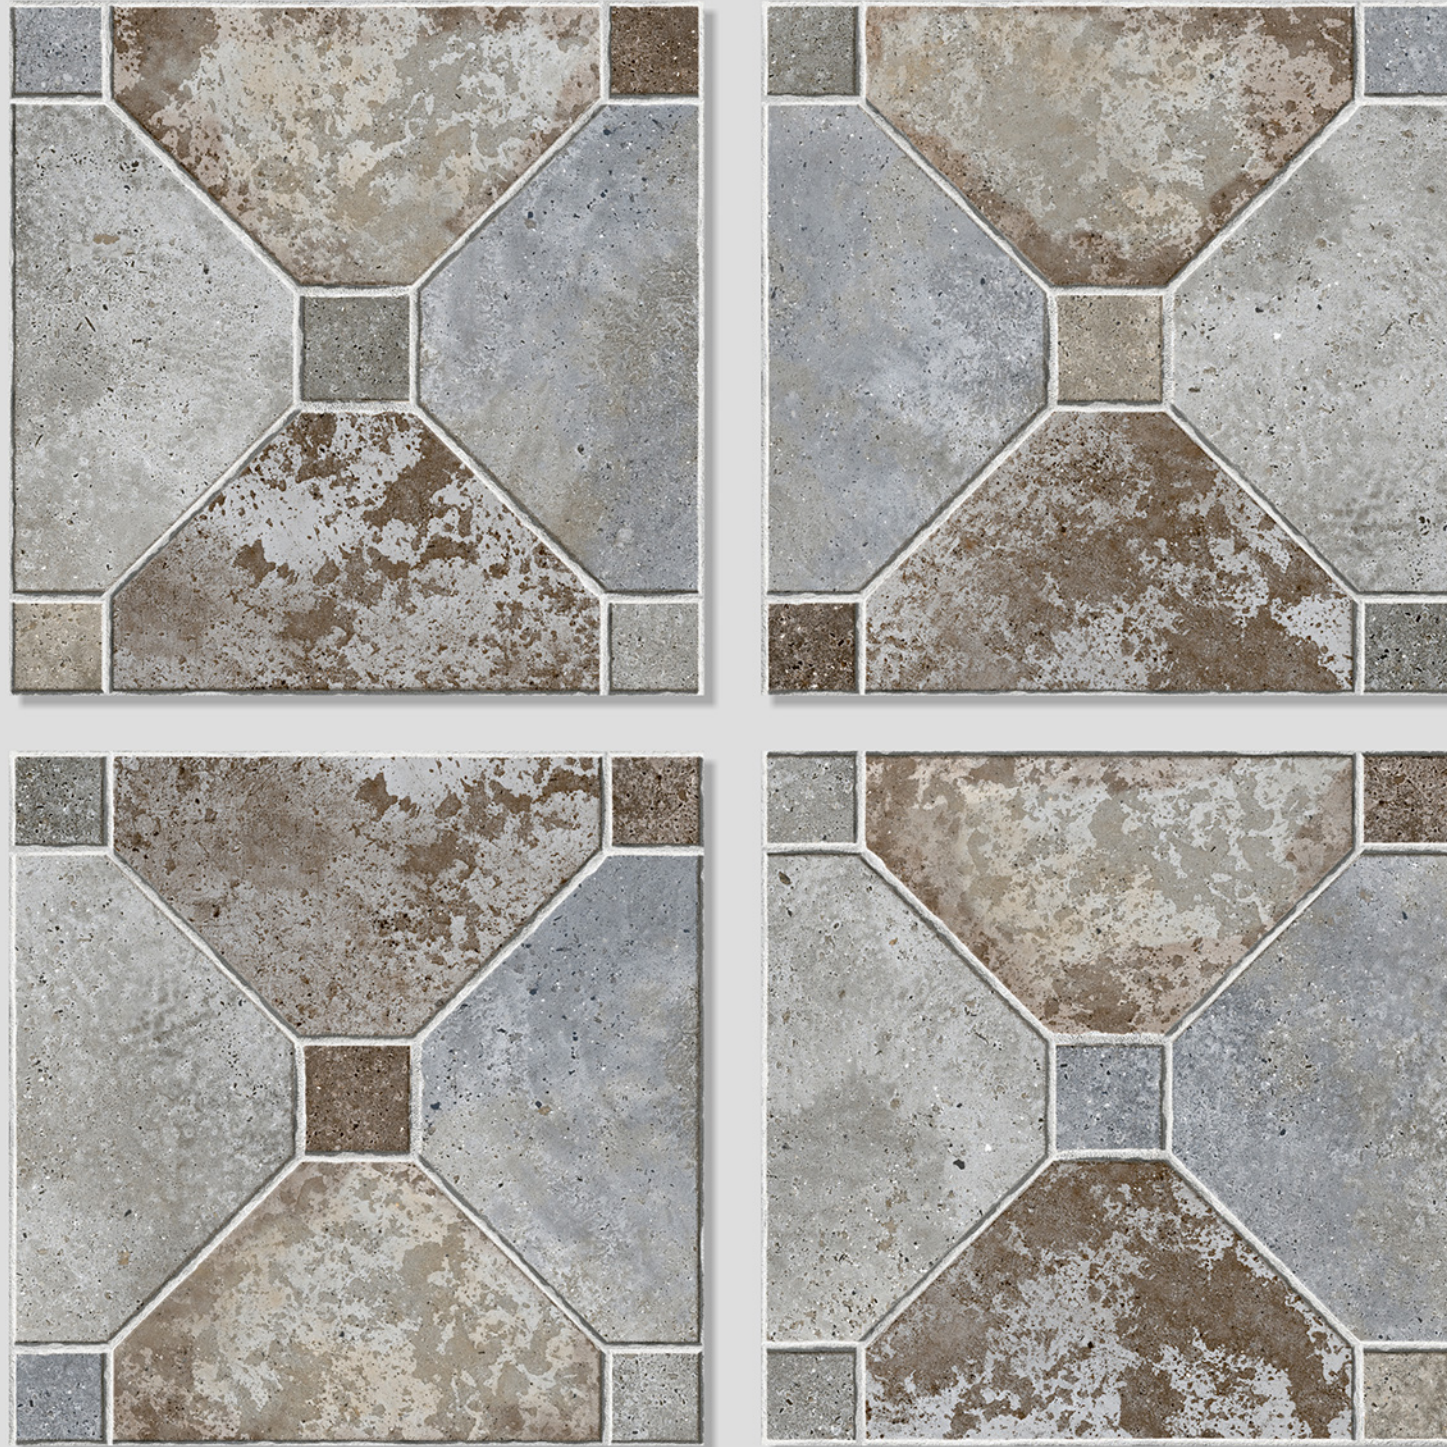

MOZATO 12

Size
500x
500mm

Series
MOZATO

WITH
RANDOMS

PUNCH
DESIGNS

MATT
FINISH

ANTI SLIP
MATERIAL