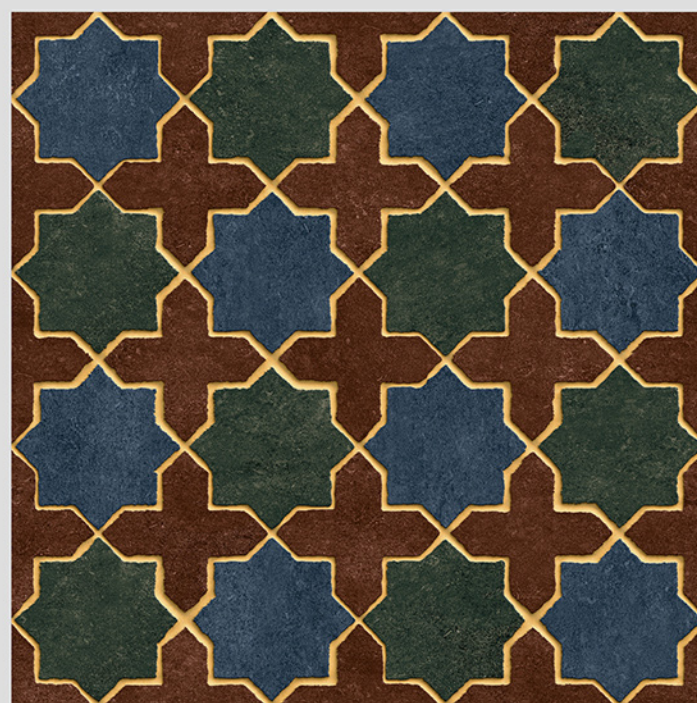

CIBOLA 09

WITH
RANDOMS

PUNCH
DESIGNS

MATT
FINISH

ANTI SLIP
MATERIAL

Size
500x
500mm

Series
CIBOLA

CIBOLA 10