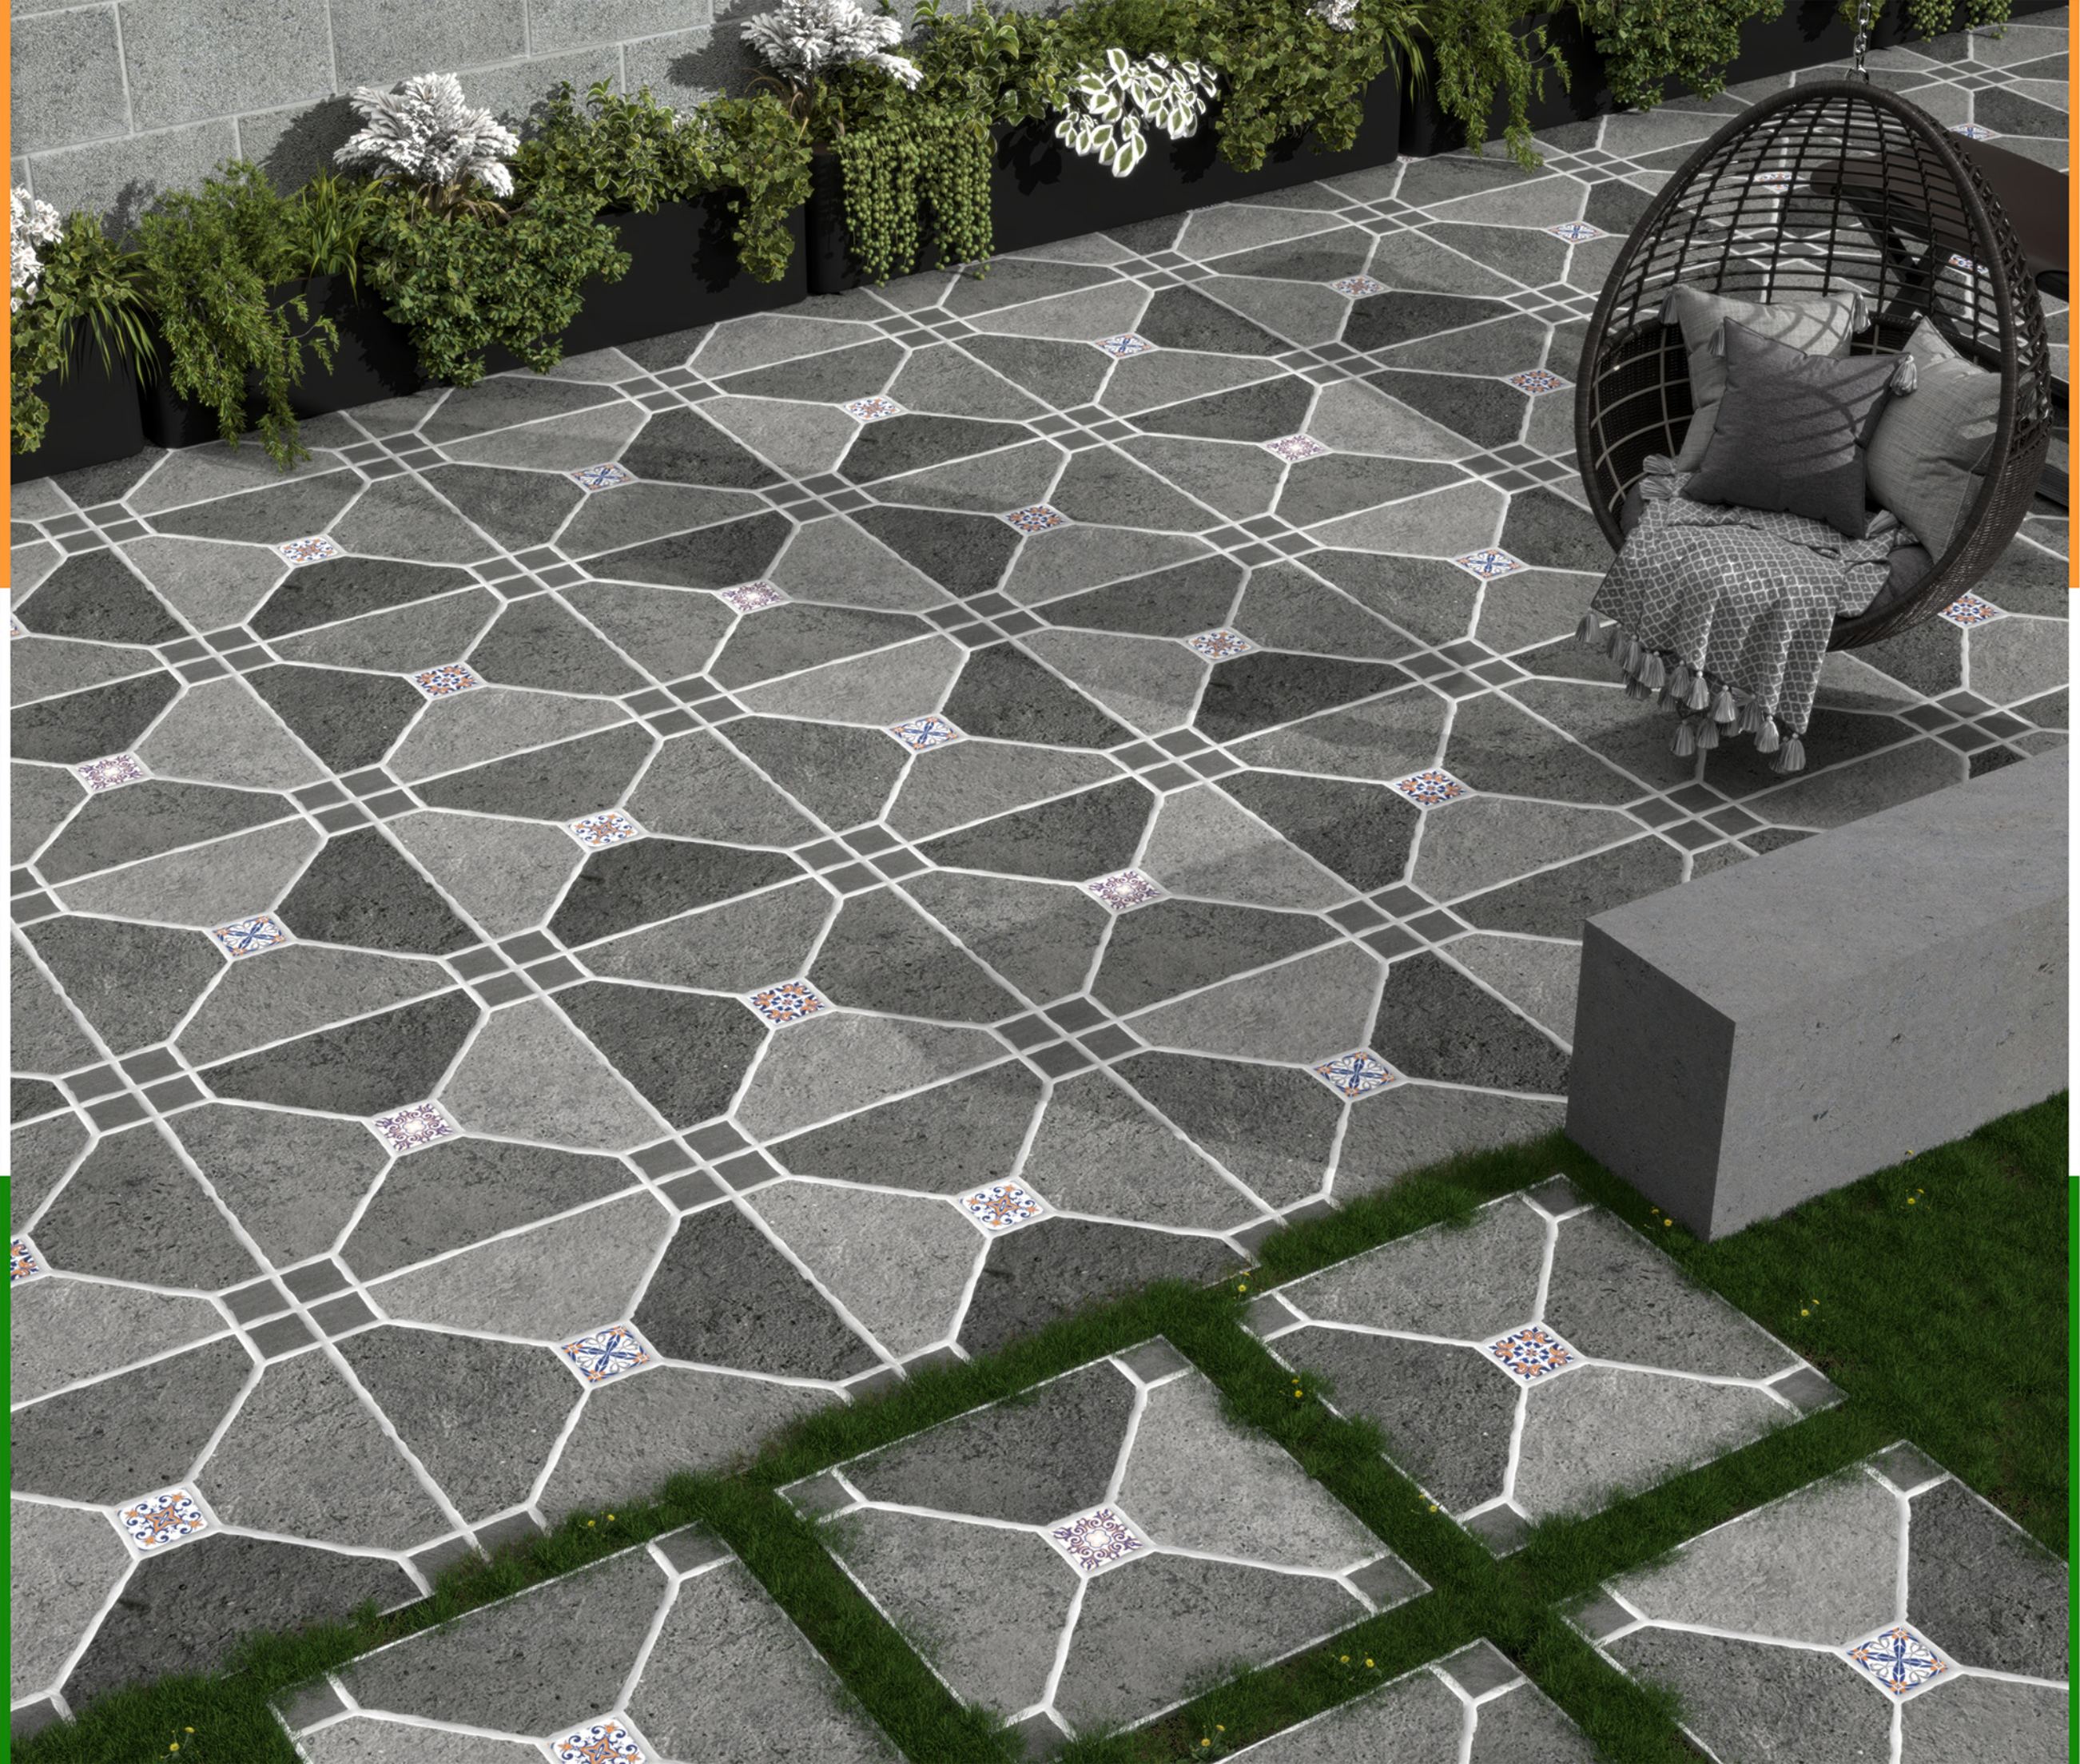

Series
MOZATO

MOZATO 15

WITH
RANDOMS

PUNCH
DESIGNS

MATT
FINISH

ANTI SLIP
MATERIAL

PISOS
SURFACES

8-A, National Highway,
Morbi - 363642, Gujarat, India.