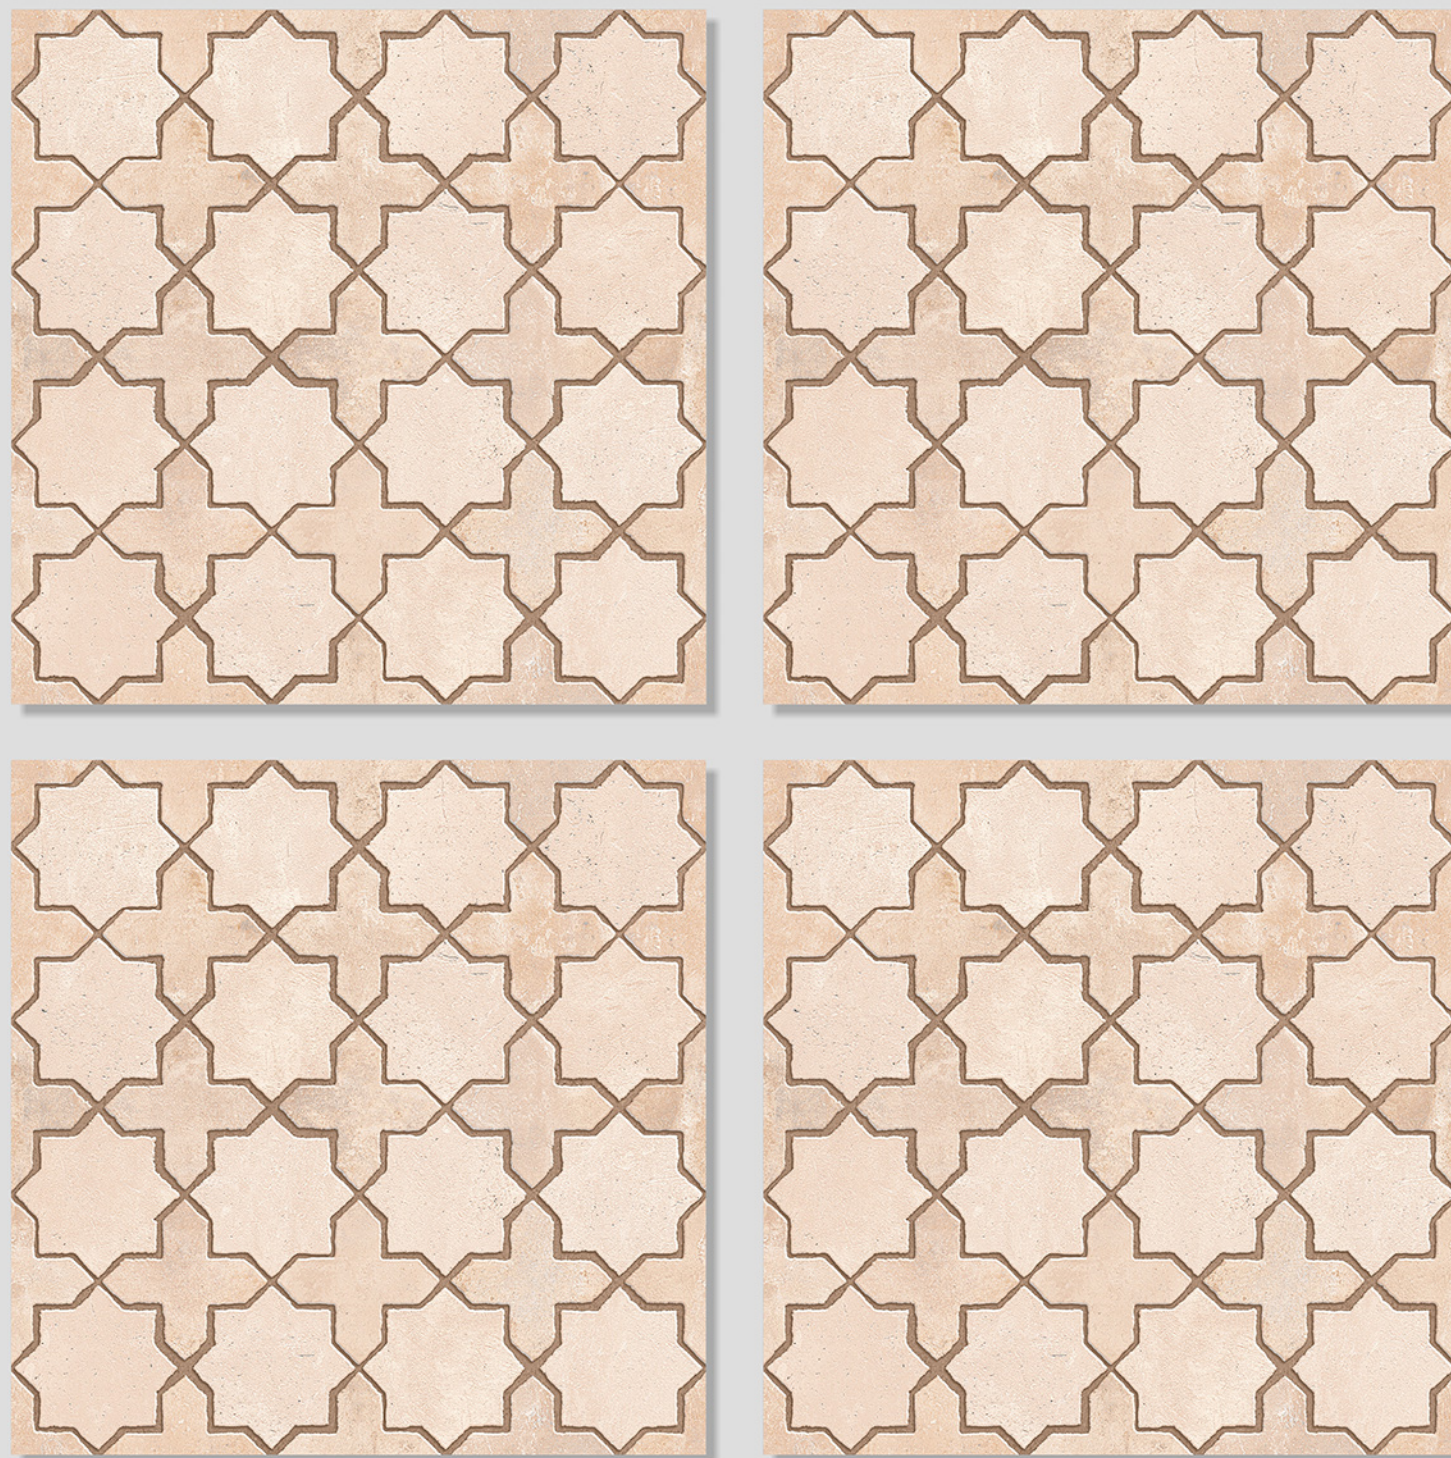

Size
500x
500mm

Series
CIBOLA

CIBOLA 04

WITH
RANDOMS

PUNCH
DESIGNS

MATT
FINISH

ANTI SLIP
MATERIAL