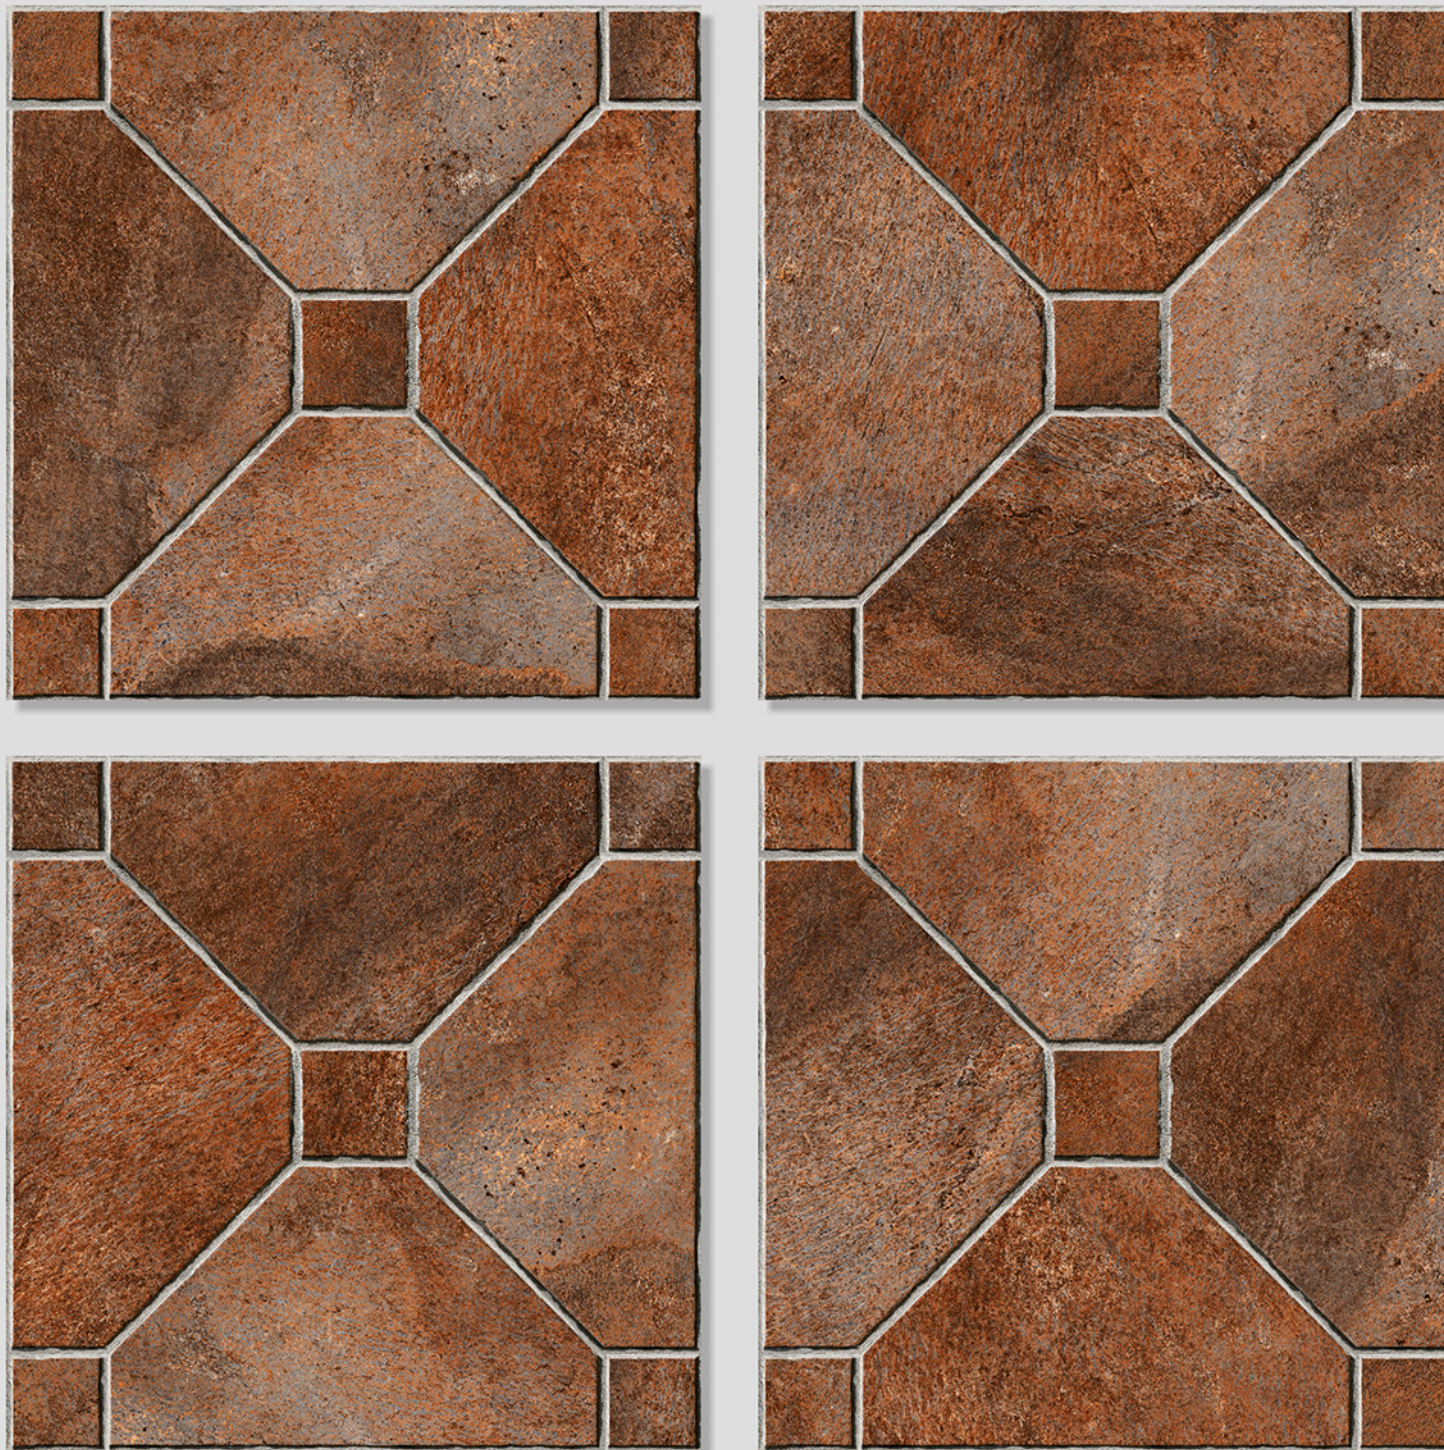

Size
500x
500mm

Series
MOZATO

WITH
RANDOMS

PUNCH
DESIGNS

MATT
FINISH

ANTI SLIP
MATERIAL