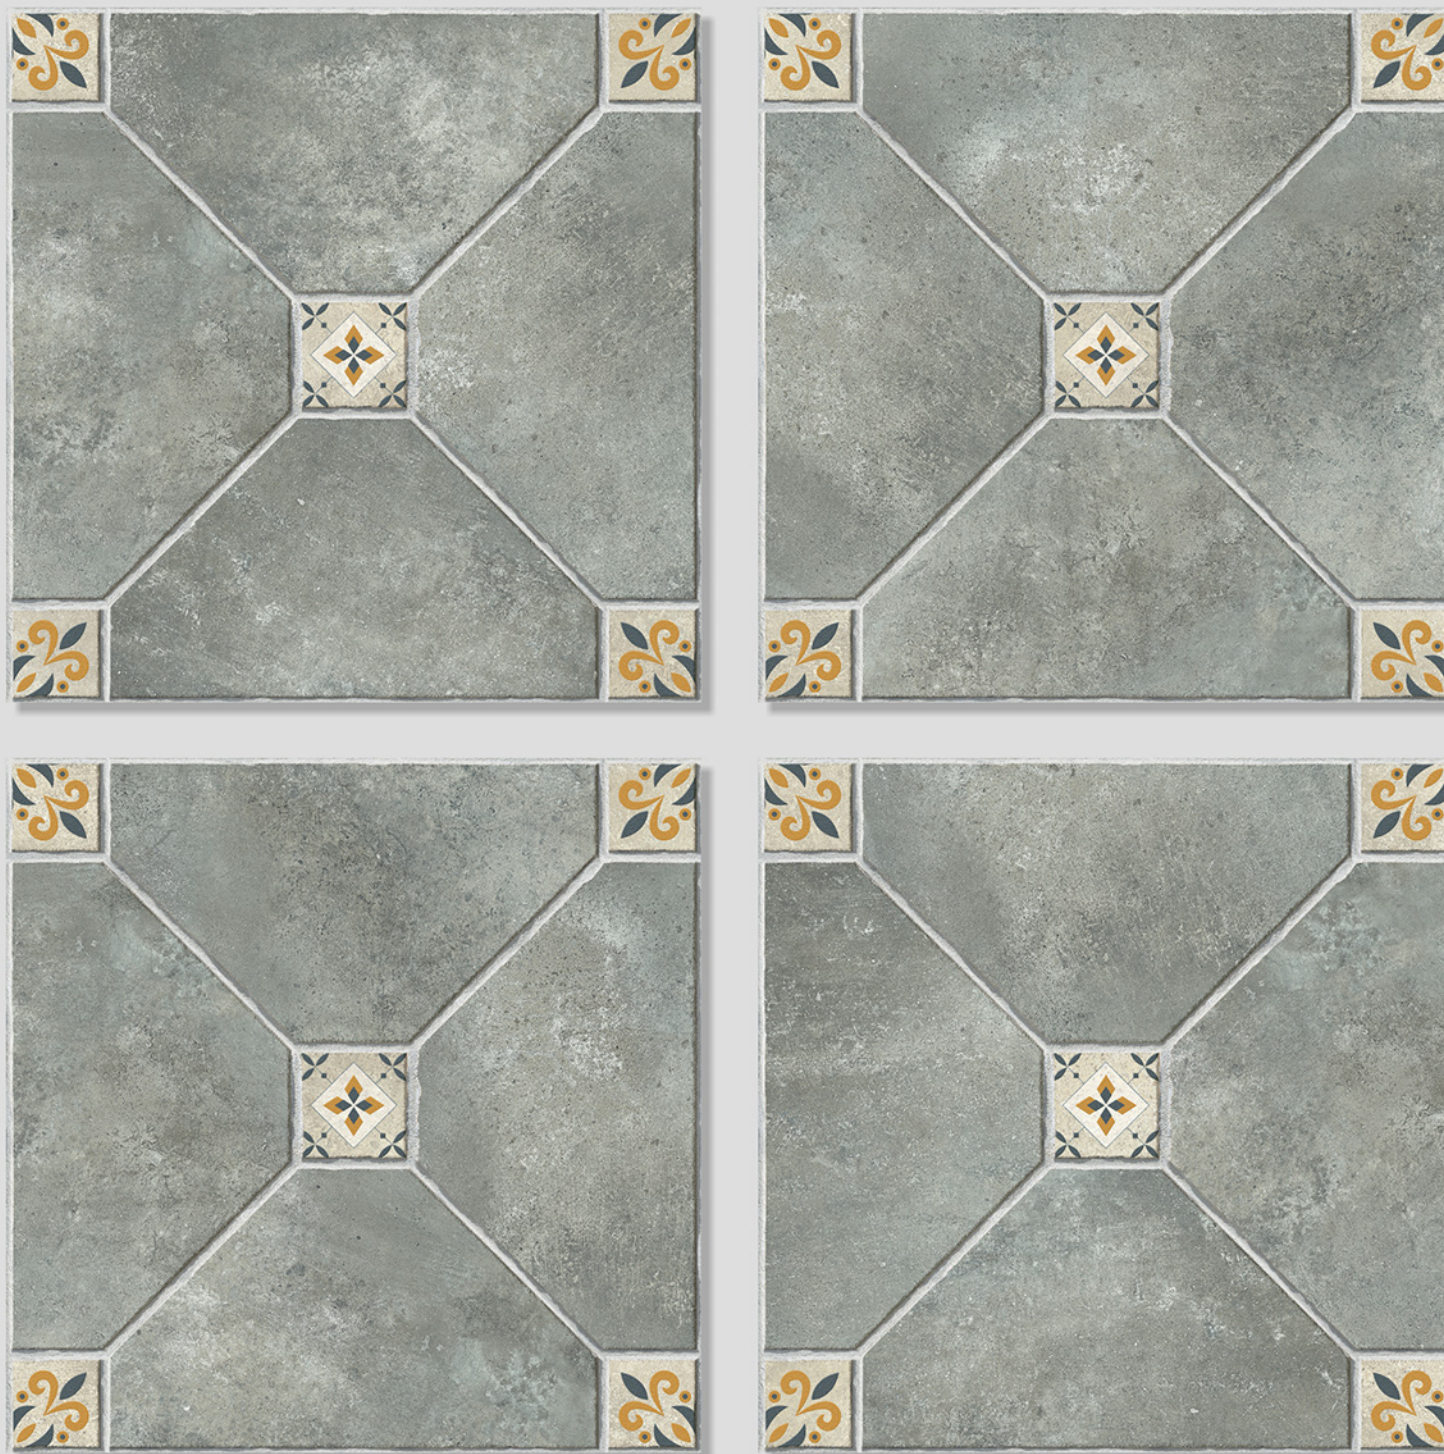

MOZATO 07

WITH
RANDOMS

PUNCH
DESIGNS

MATT
FINISH

ANTI SLIP
MATERIAL

Size
500x
500mm

Series
MOZATO

MOZATO 08