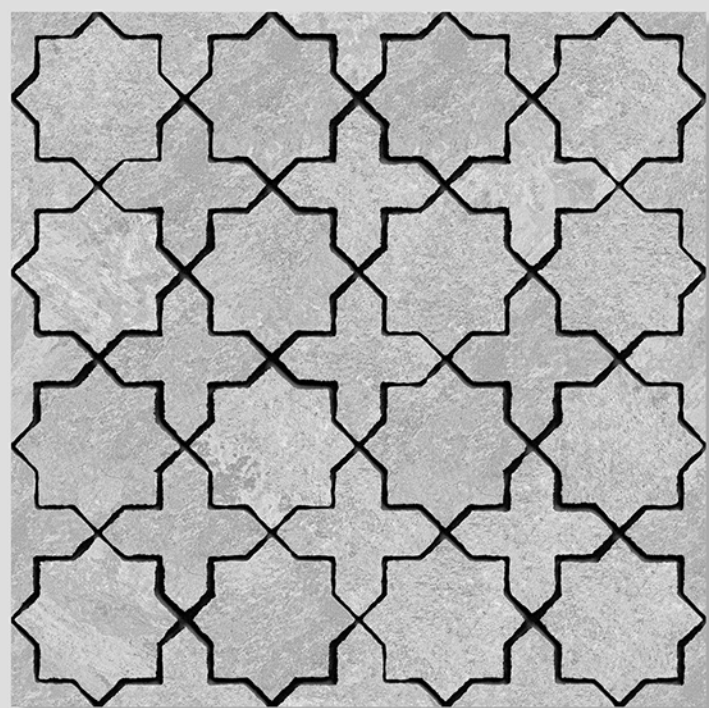

Size
500x
500mm

Series
CIBOLA

CIBOLA 06

12 MM
THICKNESS

WITH
RANDOMS

PUNCH
DESIGNS

MATT
FINISH

ANTI SLIP
MATERIAL