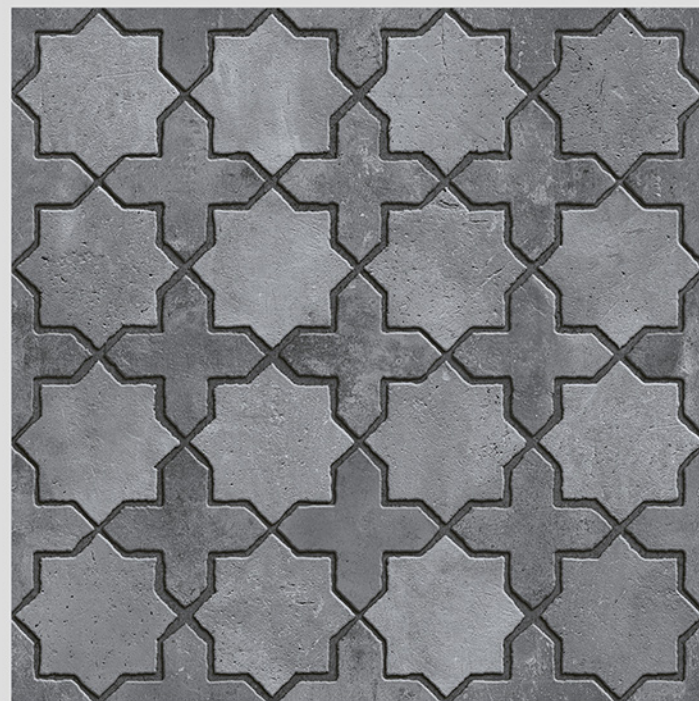

Size
500x
500mm

Series
CIBOLA

CIBOLA 03

WITH
RANDOMS

PUNCH
DESIGNS

MATT
FINISH

ANTI SLIP
MATERIAL