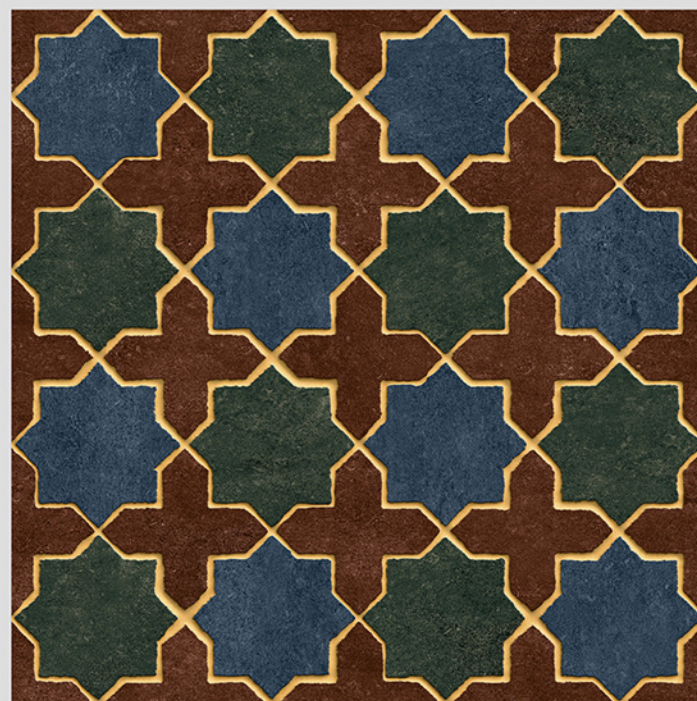

CIBOLA 09

WITH
RANDOMS

PUNCH
DESIGNS

MATT
FINISH

ANTI SLIP
MATERIAL

Size
500x
500mm

Series
CIBOLA

CIBOLA 10