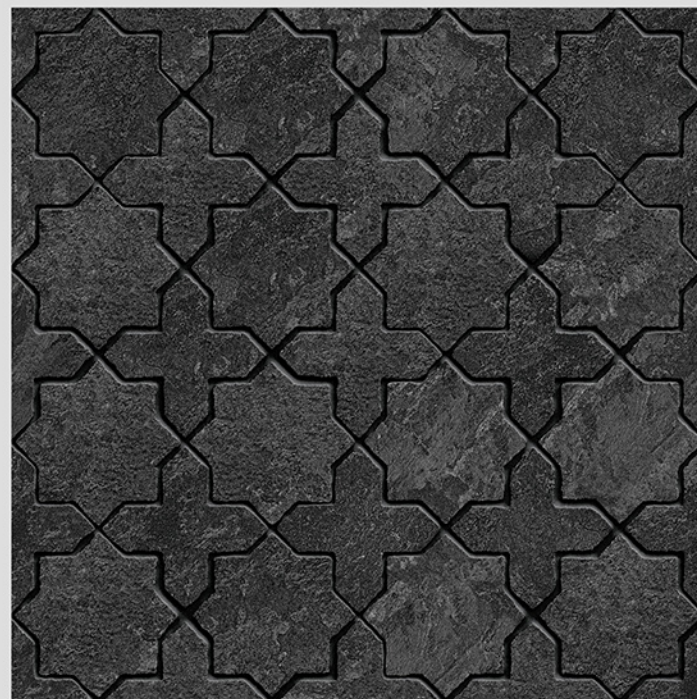

Size
500x
500mm

Series
CIBOLA

CIBOLA 07

WITH
RANDOMS

PUNCH
DESIGNS

MATT
FINISH

ANTI SLIP
MATERIAL