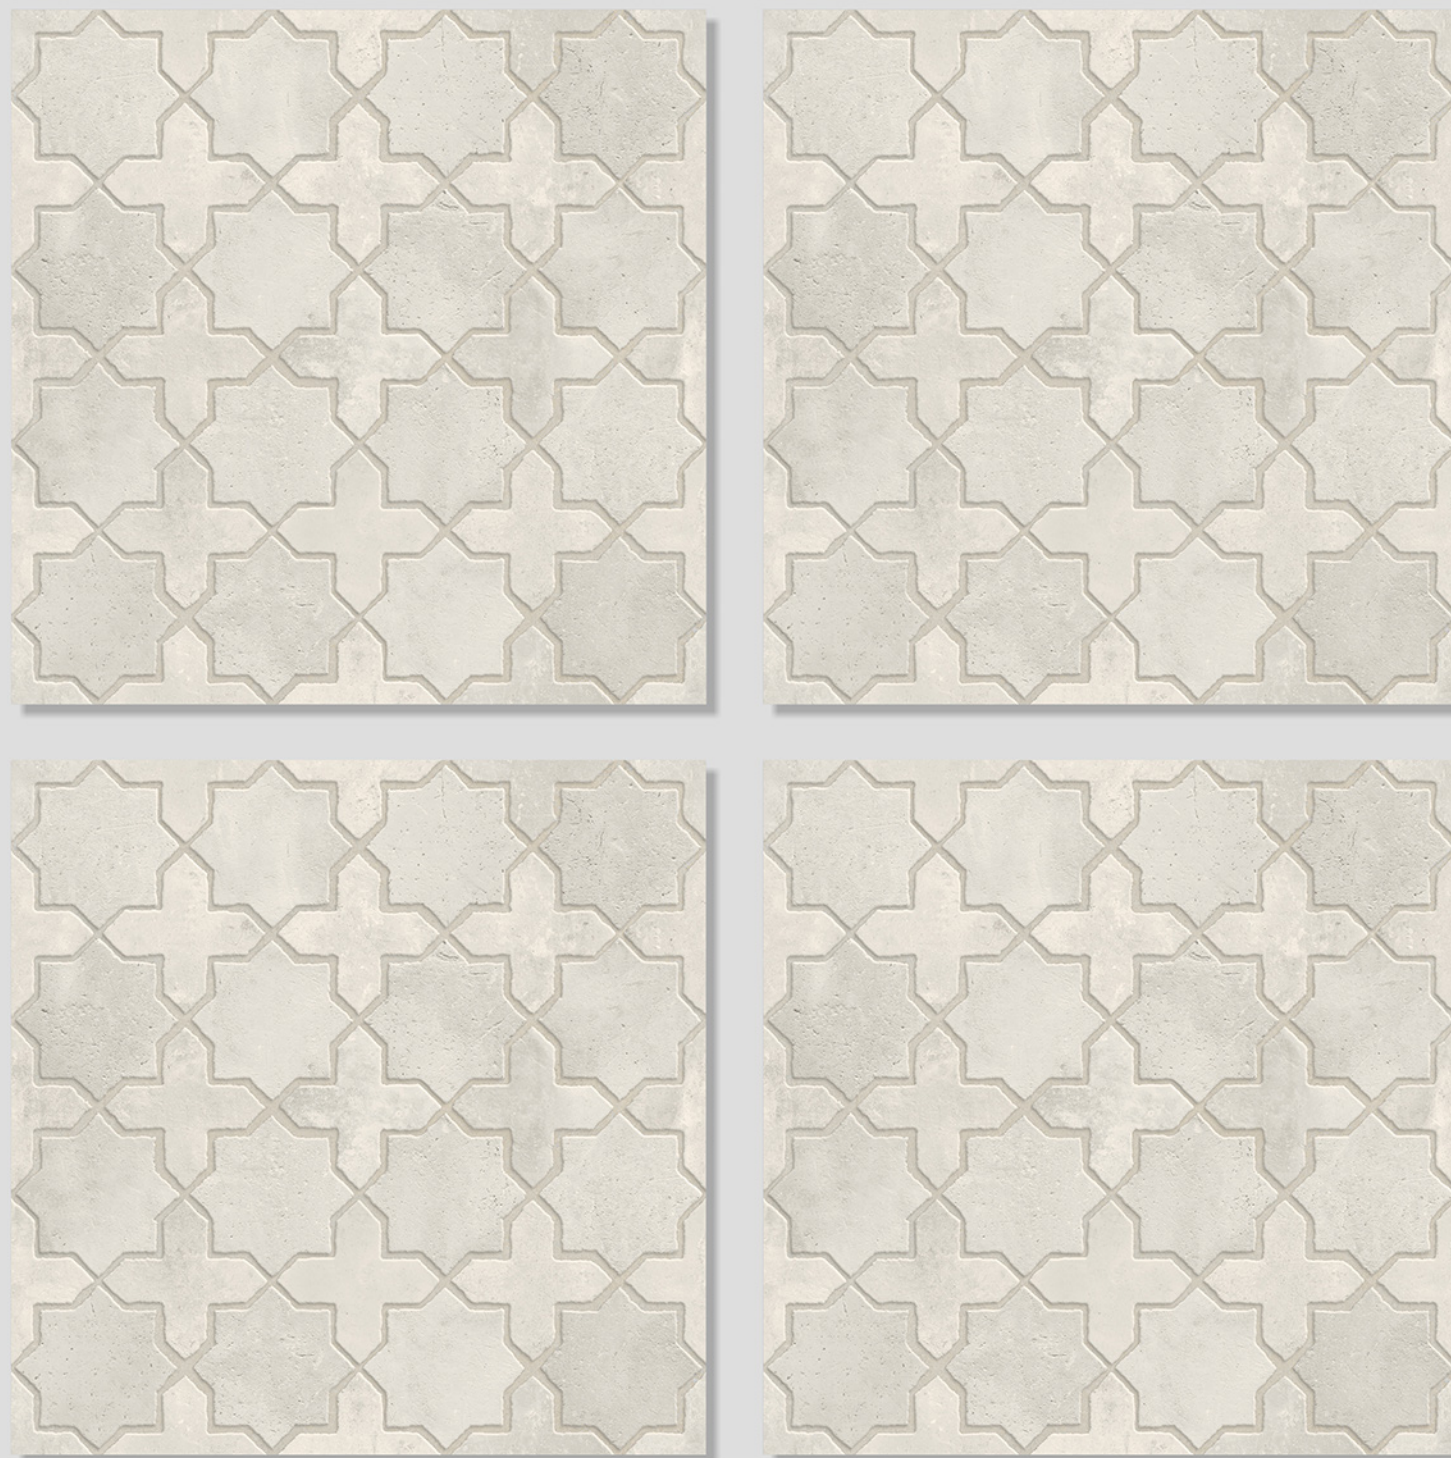

Series
CIBOLA

CIBOLA 08

WITH
RANDOMS

PUNCH
DESIGNS

MATT
FINISH

ANTI SLIP
MATERIAL

Size
500x
500mm

Series
CIBOLA