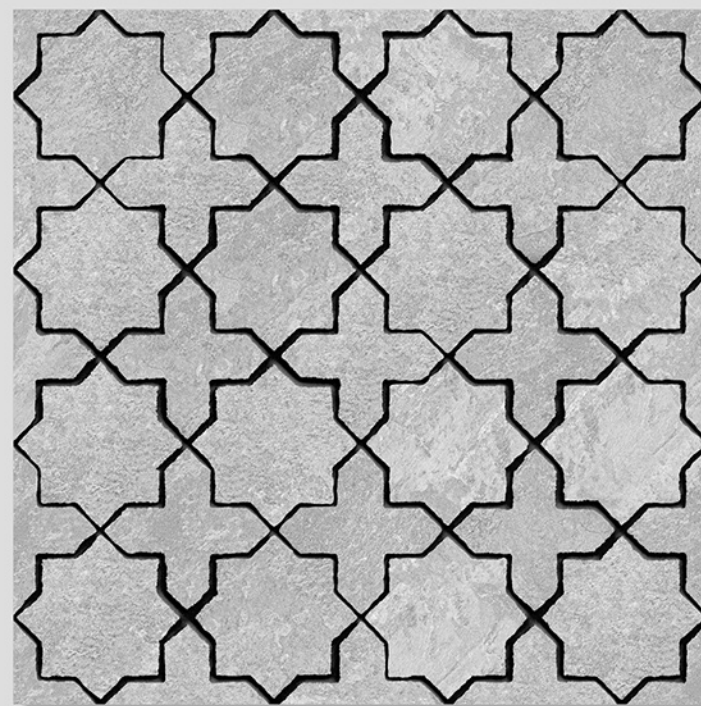

Size
500x
500mm

Series
CIBOLA

CIBOLA 06

12 MM
THICKNESS

WITH
RANDOMS

PUNCH
DESIGNS

MATT
FINISH

ANTI SLIP
MATERIAL