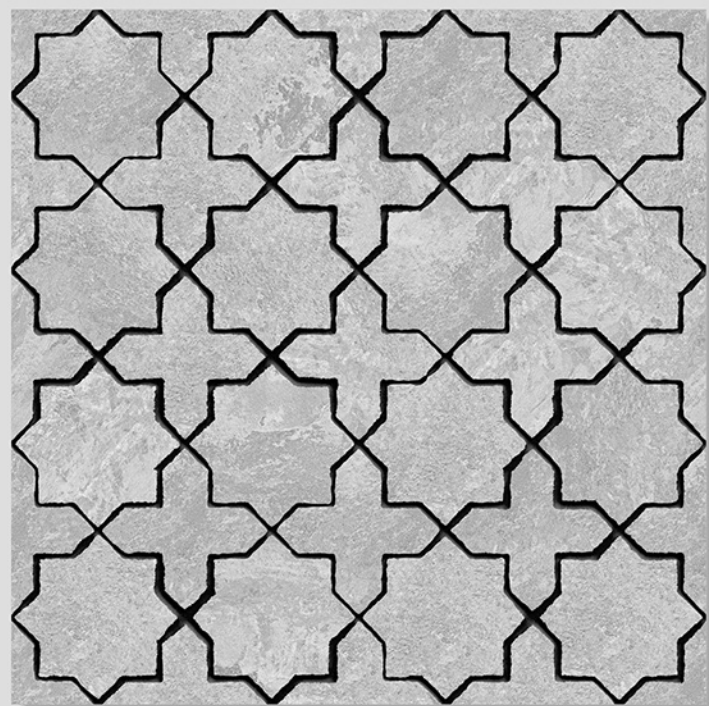

Size
500x
500mm

Series
CIBOLA

CIBOLA 06

12 MM
THICKNESS

WITH
RANDOMS

PUNCH
DESIGNS

MATT
FINISH

ANTI SLIP
MATERIAL